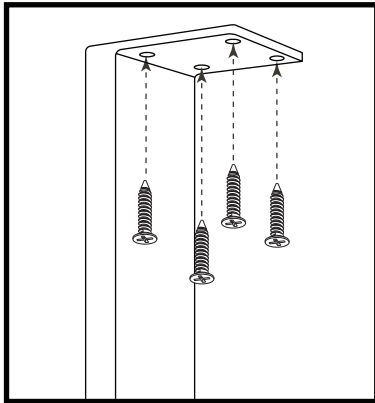

PIPE DECOR® # 37112BKHDSQ2, 37118BKHDSQ2, 37128BKHDSQ2

U-SHAPED BLACK STEEL LEGS - 2 PACK

NEED HELP OR ADVICE ON PUTTING THIS KIT TOGETHER? MISSING PIECES?
EMAIL US AT [SUPPORT@PIPE-DECOR.COM](mailto:support@pipe-decor.com) FOR ANY QUESTIONS

 16 MSX25 SELF-TAPPING
SCREWS INCLUDED

TABLETOP NOT INCLUDED