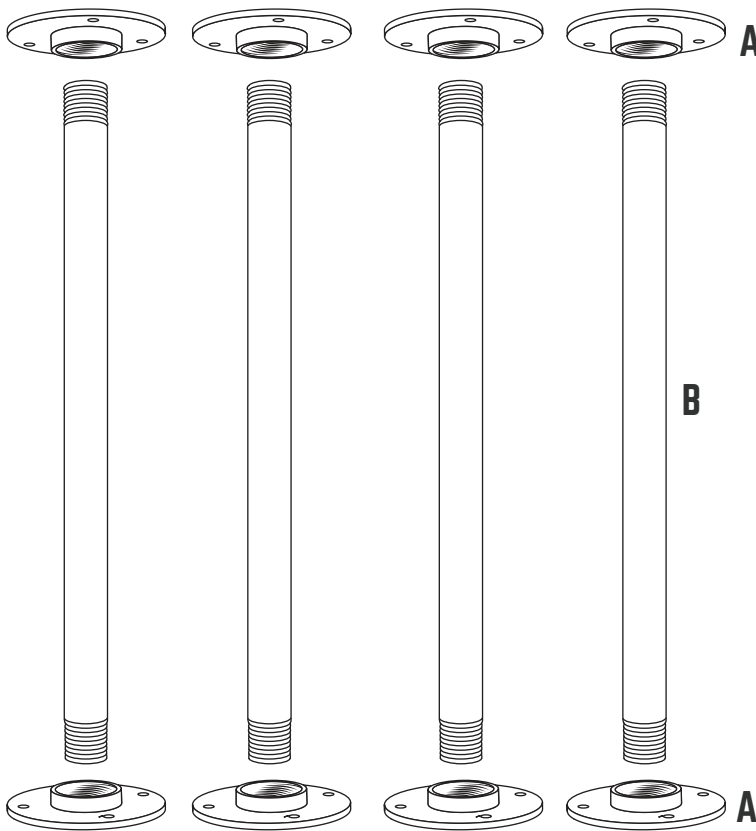

TABLE LEGS

1" X 30" ROUND FLANGE PIPE TABLE LEGS - 4 PACK

NEED HELP OR ADVICE ON PUTTING THIS KIT TOGETHER? MISSING PIECES?
EMAIL US AT SUPPORT@PIPE-DECOR.COM FOR ANY QUESTIONS

| PART | DESCRIPTION | QTY |
|------|-------------|-----|
| A | FLANGES | 8 |
| B | 1"X30" PIPE | 4 |
| | SCREWS | 16 |

| ALSO INCLUDED: | QTY |
|-------------------------|-----|
| SCREWS AND WALL ANCHORS | 16 |

EASY INSTALLATION:

RECOMMENDED TOOLS
FOR INSTALLATION

STEP 1

STEP 2