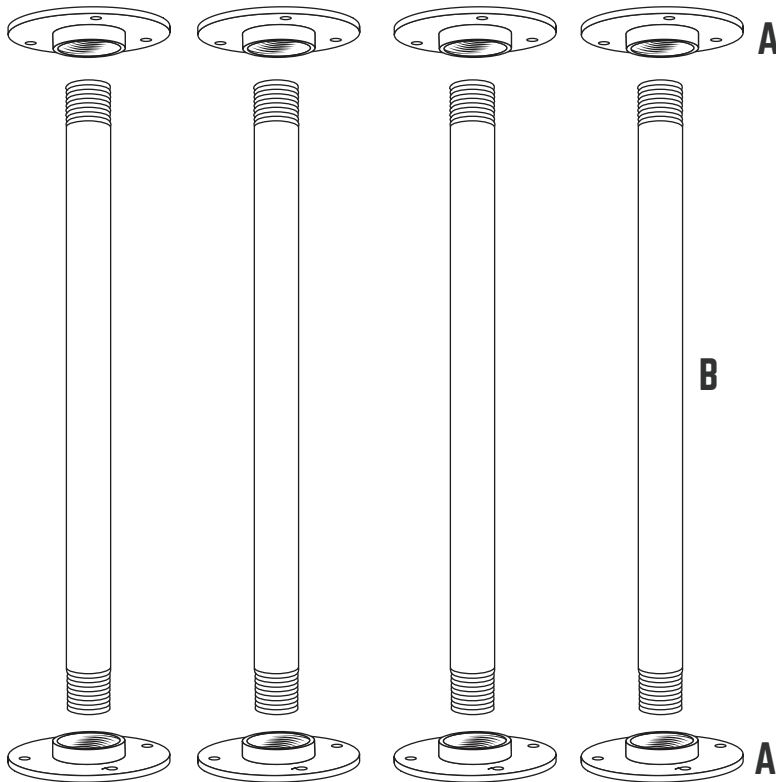

# TABLE LEGS

1/2" X 18" ROUND FLANGE PIPE TABLE LEGS - 4 PACK

NEED HELP OR ADVICE ON PUTTING THIS KIT TOGETHER? MISSING PIECES?  
EMAIL US AT SUPPORT@PIPE-DECOR.COM FOR ANY QUESTIONS

PART	DESCRIPTION	QTY
A	FLANGES	8
B	1/2"X18" PIPE	4

ALSO INCLUDED:	QTY
SCREWS	16