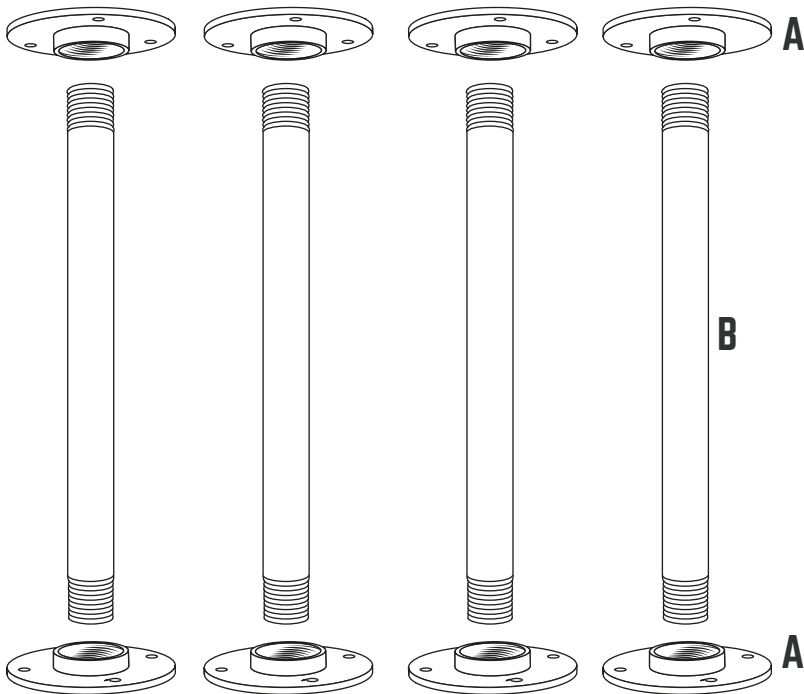

TABLE LEGS

1/2" X 12" ROUND FLANGE PIPE TABLE LEGS - 4 PACK

NEED HELP OR ADVICE ON PUTTING THIS KIT TOGETHER? MISSING PIECES?
EMAIL US AT SUPPORT@PIPE-DECOR.COM FOR ANY QUESTIONS

| PART | DESCRIPTION | QTY |
|------|---------------|-----|
| A | FLANGES | 8 |
| B | 1/2"X12" PIPE | 4 |

| ALSO INCLUDED: | QTY |
|----------------|-----|
| SCREWS | 16 |

EASY INSTALLATION:

RECOMMENDED TOOLS
FOR INSTALLATION

STEP 1

X4

STEP 2

X4