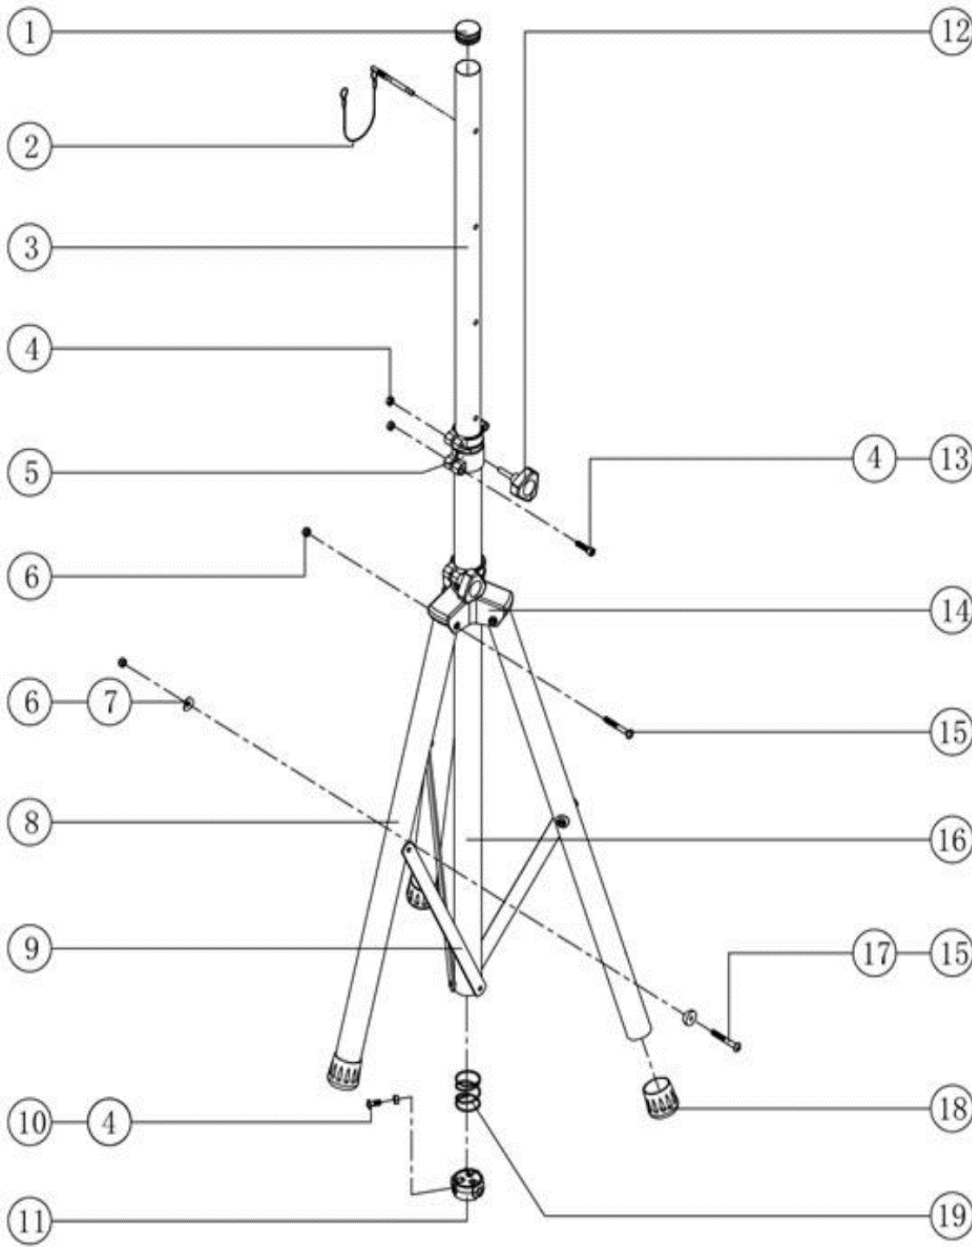

Part# RFM-T70

Antenna Mounting Tripod. Heavy Duty, Portable, Adjustable 47-79 Inches Tall

1	Ø35 Plastic Cap
2	Safety Pin
3	Ø35*0.7*930mm Center Pipe
4	M6 Nut
5	Ø35-Ø38 Plastic Joint
6	M6 Jam Nut
7	M6 Arch Washer
8	Ø35*0.7*663mm Leg Pipe
9	20*3*340 Strip Steel
10	M6*16 Screw
11	Ø38 Plastic Joint
12	M6 Knob
13	M6*25 Screw
14	Plastic Joint
15	M6*48 Screw
16	Ø38*0.7*850mm Main Pipe
17	Ø6 Washer
18	Rubber Feet
19	Spring

*all measurements in mm