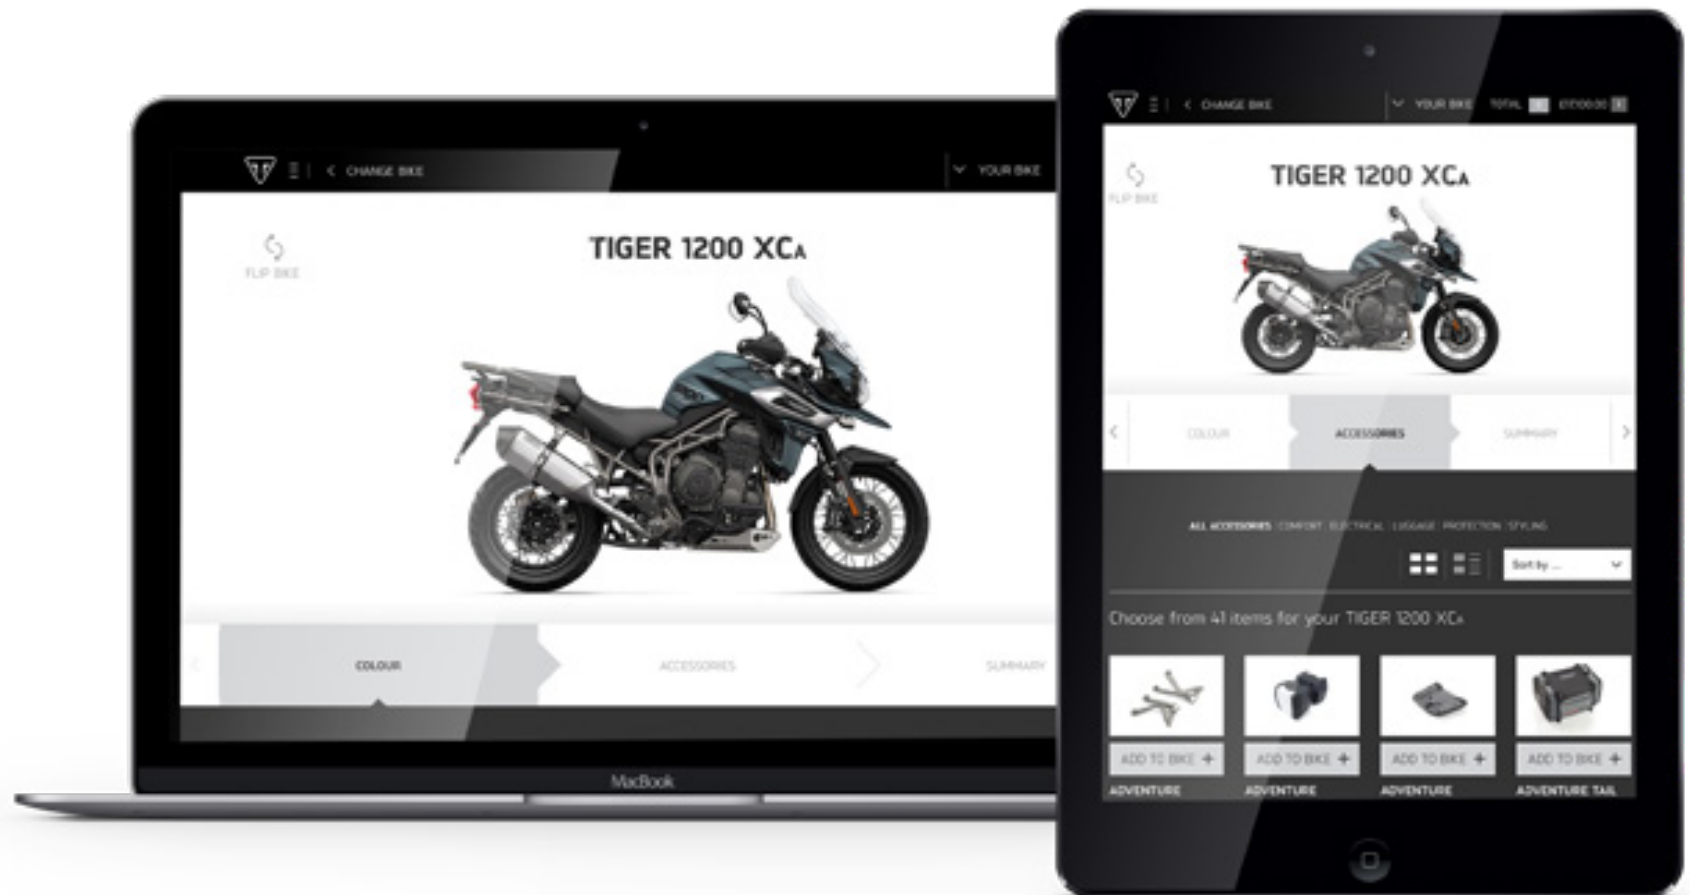

BUILD YOUR DREAM BIKE

OUR CONFIGURATOR ALLOWS YOU TO CUSTOMISE
ANY OF THE BIKES IN OUR RANGE WITH A VAST
AMOUNT OF ACCESSORIES.

triumphmotorcycles.co.uk/bikes/configure

FOR THE RIDE