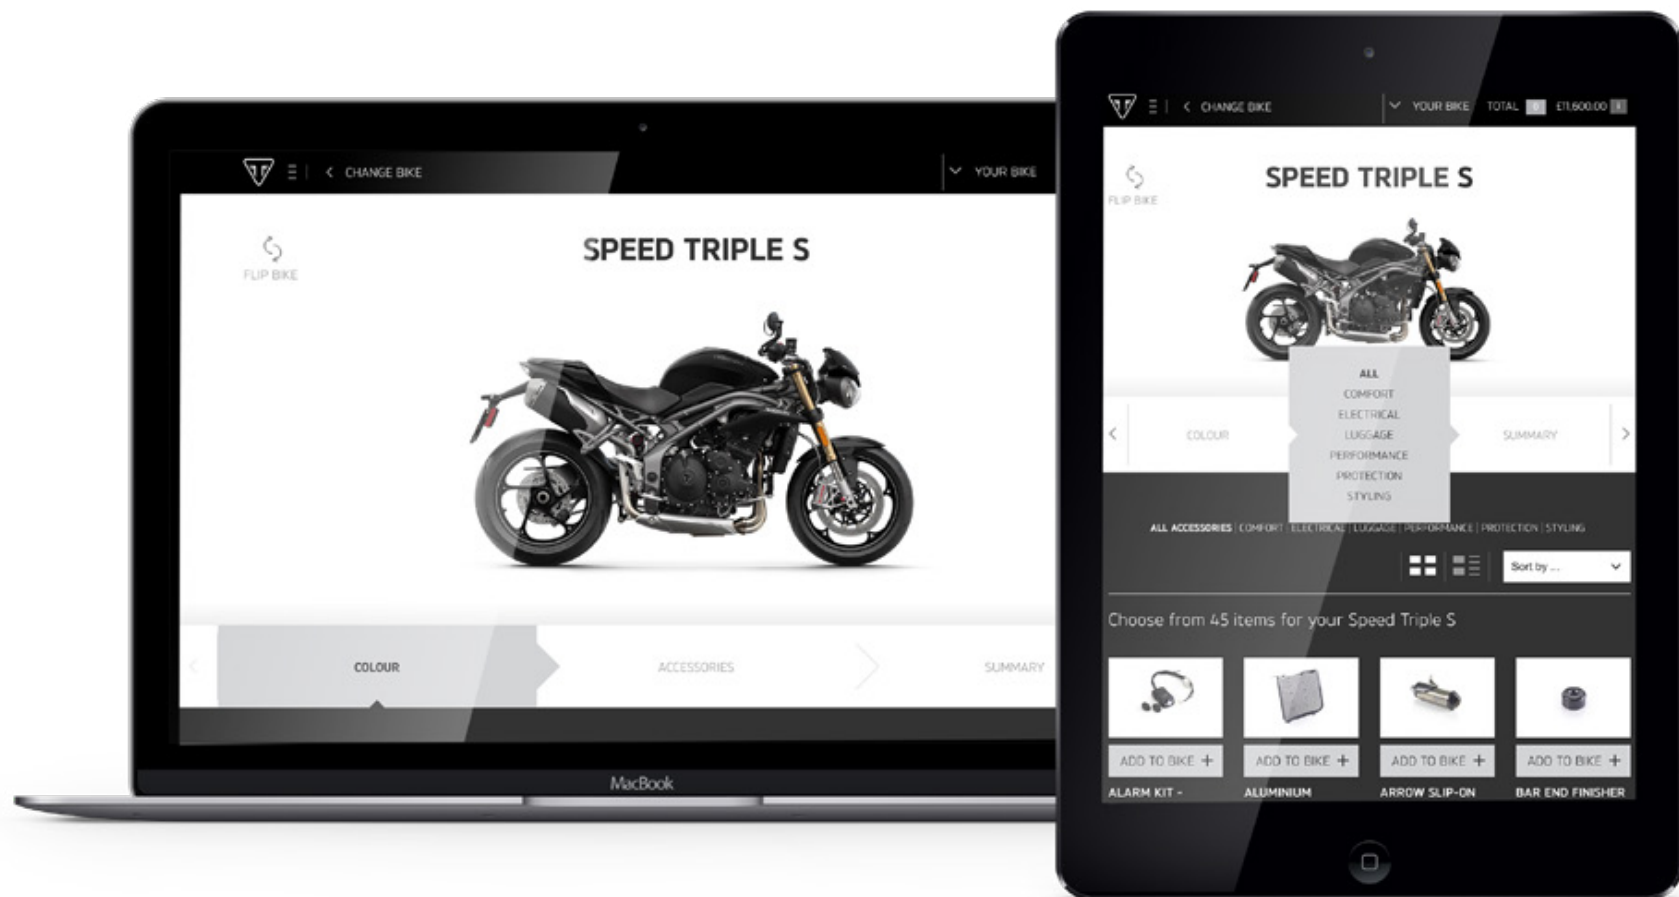

BUILD YOUR DREAM BIKE

OUR CONFIGURATOR ALLOWS YOU TO CUSTOMISE
ANY OF THE BIKES IN OUR RANGE WITH A VAST
AMOUNT OF ACCESSORIES.

triumphmotorcycles.co.uk/bikes/configure

FOR THE RIDE