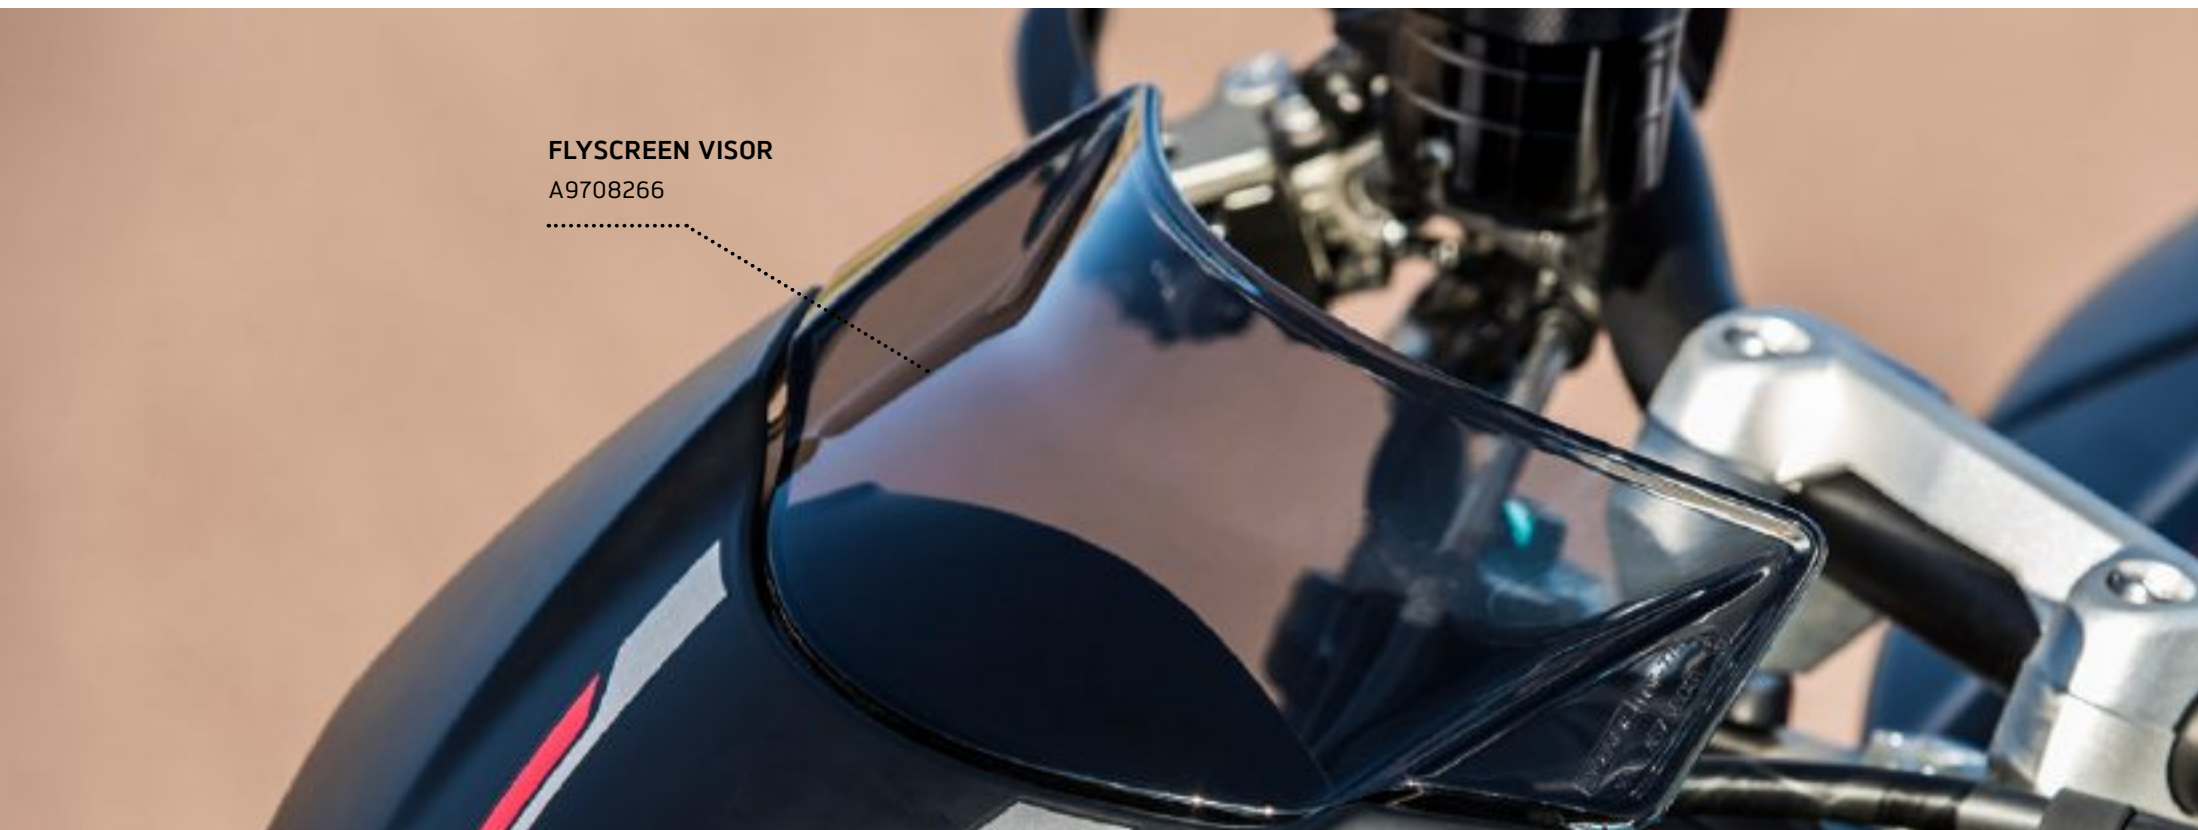

FLYSCREEN VISOR
A9708266