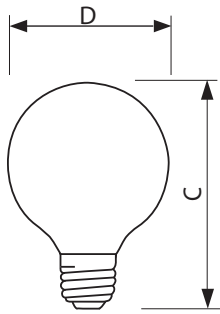

Product data

• General Characteristics

Base	Medium [Single Contact Medium Screw]
Base Information	Aluminum [Aluminum Base]
Bulb	G25
Bulb Finish	White
Filament Shape	CC6 [Straight]
Operating Position	Universal [Any or Universal (U)]
Main Application	Vanity
Atmosphere	Gas

• Light Technical Characteristics

Initial lumen	370 Lm
---------------	--------

• Electrical Characteristics

Watts	40 W
Voltage	120 V

• Product Dimensions

Light Center Length L	2.874 in
-----------------------	----------

Max Overall Length (MOL) - C	4.438 (max) in
Diameter D	3.125 in

• Product Data

Product number	167460
Full product name	DuraMax Deco 40W Med 120V G25 WH/LL 1CT
Short product name	DuraMax Deco 40W Med 120V G25 WH/LL 1CT
Pieces per Sku	1
eop_pck_cfg	12
Skus/Case	12
Bar code on pack	46677167462
Bar code on case	50046677167467
Logistics code(s)	925244036357
eop_net_weight_pp	0.001 kg

PHILIPS

sense and simplicity

Dimensional drawing

DuraMax Deco 40W Med 120V G25 WH/LL 1CT

DuraMax Deco 40W Med 120V G25 WH/LL 1CT

E26

© 2013 Koninklijke Philips Electronics N.V.
All rights reserved.

Specifications are subject to change without notice. Trademarks are the property of Koninklijke Philips Electronics N.V. or their respective owners.