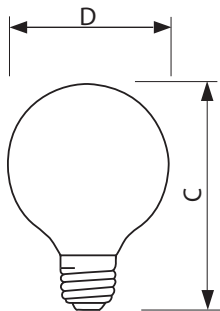

Product data

• General Characteristics

Base	Medium [Single Contact Medium Screw]
Base Information	Aluminum [Aluminum Base]
Bulb	G25
Bulb Finish	White
Filament Shape	CC6 [Straight]
Operating Position	Universal [Any or Universal (U)]
Main Application	Vanity
Atmosphere	Gas

• Light Technical Characteristics

Initial lumen	370 Lm
---------------	--------

• Electrical Characteristics

Watts	40 W
Voltage	120 V

• Product Dimensions

Light Center Length L	2.874 in
-----------------------	----------

Max Overall Length (MOL) - C	4.438 (max) in
Diameter D	3.125 in

• Product Data

Product number	167460
Full product name	DuraMax Deco 40W Med 120V G25 WH/LL 1CT
Short product name	DuraMax Deco 40W Med 120V G25 WH/LL 1CT
Pieces per Sku	1
eop_pck_cfg	12
Skus/Case	12
Bar code on pack	46677167462
Bar code on case	50046677167467
Logistics code(s)	925244036357
eop_net_weight_pp	0.001 kg

PHILIPS

sense and simplicity

Dimensional drawing

DuraMax Deco 40W Med 120V G25 WH/LL 1CT

DuraMax Deco 40W Med 120V G25 WH/LL 1CT

E26

© 2013 Koninklijke Philips Electronics N.V.
All rights reserved.

Specifications are subject to change without notice. Trademarks are the property of Koninklijke Philips Electronics N.V. or their respective owners.