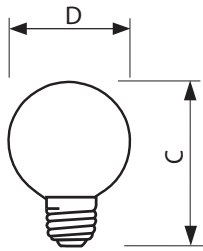

Dimensional drawing

DuraMax Deco 40W Med 120V G16 1/2 CL 2BC