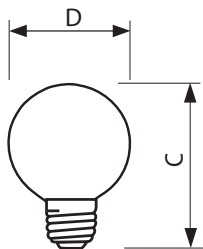

Product data

• General Characteristics

Base	Medium [Single Contact Medium Screw]
Base Information	Aluminum [Aluminum Base]
Bulb	G16 1/2
Bulb Finish	Clear
Filament Shape	CC-2V [Straight V]
Operating Position	Base Down +/- 90D [Standing +/- 90D or Base Down (BDH)]
Main Application	Decorative
Atmosphere	Gas

• Light Technical Characteristics

Initial lumen	390 Lm
---------------	--------

• Electrical Characteristics

Watts	40 W
Voltage	120 V

• Product Dimensions

Max Overall Length (MOL) - C	2.75 (max) in
Diameter D	2.0625 in

PHILIPS

sense and simplicity

Dimensional drawing

DuraMax Deco 40W Med 120V G16 1/2 CL 2BC

E26

DuraMax Deco 40W Med 120V G16 1/2 CL 2BC

© 2012 Koninklijke Philips Electronics N.V.
All rights reserved.

Specifications are subject to change without notice. Trademarks are the property of Koninklijke Philips Electronics N.V. or their respective owners.