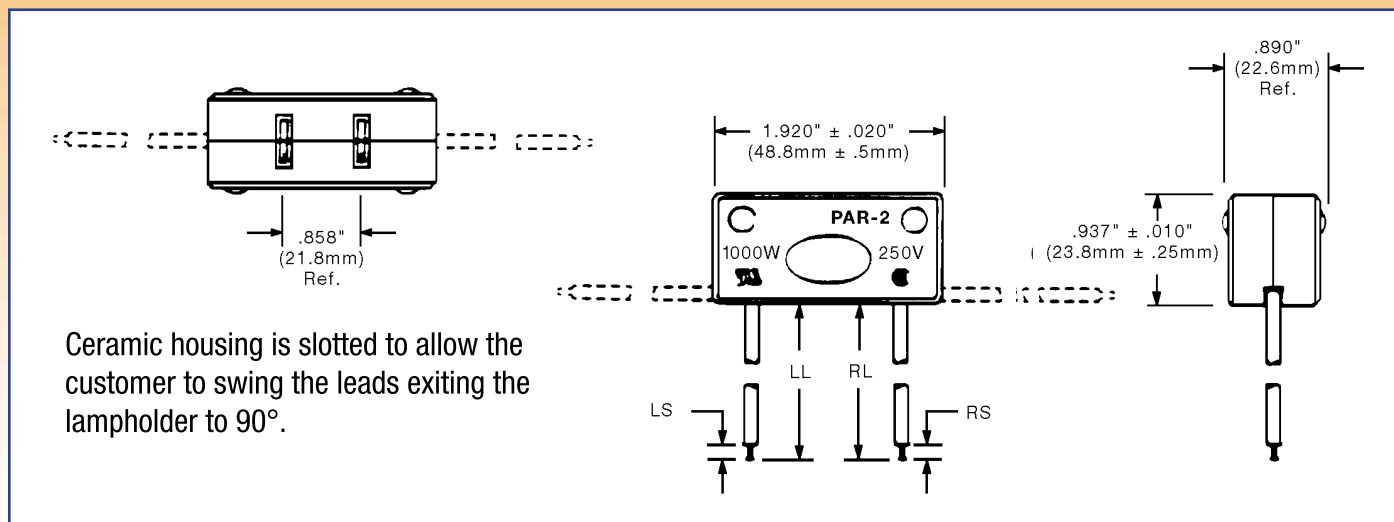

How To Order

Product Number	Wire Gauge/Type	Wire Length (inches)	Wire Color
F511938	AWG18 SF2	36	White
F510800	AWG16 MGT	24	Natural

• Other wire types and lengths available