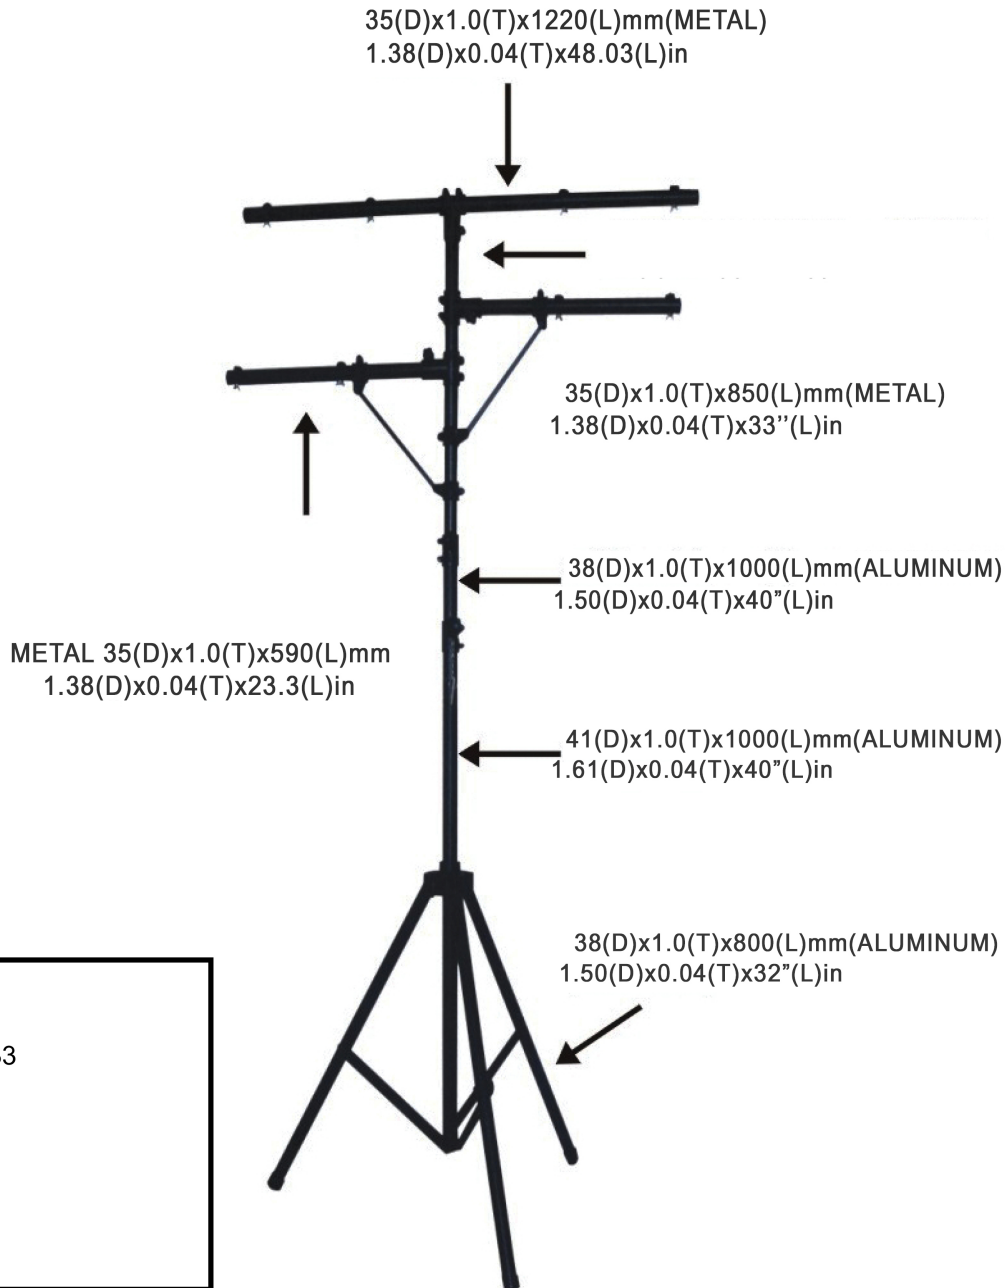

Specifications

LTS-01

Weight: 11 lbs.

Load Capacity: 100 lbs.

Tubing Diameter: 1/2"

12-Ft. Tripod with T-bar and Side Supports

The Lts-01 is a rugged light stand that telescopes to 12 feet and features a T-bar and two side supports. This stand is made of black anodized aluminum and will hold an evenly distributed load up to 100 lbs. The Lts-01 collapses for easy transport and is ideal for mobile sound and lighting applications.