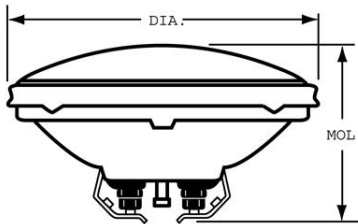

GE
Lighting

29130 - Q7558

GE Quartzline® PAR36 - Landscape Lighting; Wide Flood

CAUTIONS & WARNINGS

Caution

- Risk of Burn
 - Allow lamp/fixture to cool before handling.
- Lamp may shatter and cause injury if broken
 - Dispose of lamp in a closed container.
 - Do not use lamp if outer glass is scratched or broken.

NOTES

- Life estimated.

GENERAL CHARACTERISTICS

Lamp Type	Sealed Beam - PAR
Bulb	PAR36
Base	Screw Terminals
Filament	C-6
Rated Life	5000.0 hrs
Primary Application	Landscape Lighting;Wide Flood

PHOTOMETRIC CHARACTERISTICS

Beam Spread - Horizontal	55.0 - 10.0 °
Beam Spread - Vertical	45.0 - 10.0 °
Max. Beam Candlepower (MBCP) (MAX)	365.0

ELECTRICAL CHARACTERISTICS

Wattage	18.0
Voltage	12.0

DIMENSIONS

Maximum Overall Length (MOL)	2.7500 in(69.8 mm)
Bulb Diameter (DIA)	4.500 in(114.3 mm)