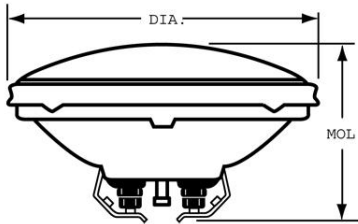

GE
Lighting

24478 - 4414

GE PAR36 - Emergency Vehicle; Emergency Building; Emergency Building Light

GENERAL CHARACTERISTICS

Lamp Type	Sealed Beam - PAR
Bulb	PAR36
Base	Screw Terminals
Filament	C-6
Rated Life	300.0 hrs
Primary Application	Emergency Vehicle;Emergency Building;Emergency Building Light

PHOTOMETRIC CHARACTERISTICS

Beam Spread - Horizontal	50.0 - 10.0 °
Beam Spread - Vertical	25.0 - 10.0 °
Max. Beam Candlepower (MBCP) (MAX)	1500.0

ELECTRICAL CHARACTERISTICS

Wattage	18.0
Voltage	12.8

DIMENSIONS

Maximum Overall Length (MOL)	2.7500 in(69.8 mm)
Bulb Diameter (DIA)	4.500 in(114.3 mm)

PRODUCT INFORMATION

Product Code	24478
Description	4414
ANSI Code	4414
Standard Package	Case
Standard Package GTIN	00043168244787
Standard Package Quantity	12
Sales Unit	Unit
No Of Items Per Sales Unit	1
No Of Items Per Standard Package	12
UPC	043168960328