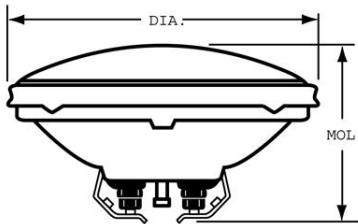

GE  
Lighting

**22982 - 4415**

GE PAR36 - Truck

**NOTES**

- Filament shielded.

**GENERAL CHARACTERISTICS**

Lamp Type	Sealed Beam - PAR
Bulb	PAR36
Base	Screw Terminals
Filament	C-6
Rated Life	300.0 hrs
Primary Application	Truck

**PHOTOMETRIC CHARACTERISTICS**

Beam Spread - Horizontal	40.0 - 10.0 °
Beam Spread - Vertical	5.0 - 10.0 °
Max. Beam Candlepower (MBCP) (MAX)	9000.0

**ELECTRICAL CHARACTERISTICS**

Wattage	35.0
Voltage	12.8

**DIMENSIONS**

Maximum Overall Length (MOL)	2.7500 in(69.8 mm)
Bulb Diameter (DIA)	4.500 in(114.3 mm)

**PRODUCT INFORMATION**

Product Code	22982
Description	4415
ANSI Code	4415
Standard Package	Case
Standard Package GTIN	00043168229821
Standard Package Quantity	12
Sales Unit	Unit
No Of Items Per Sales Unit	1
No Of Items Per Standard Package	12
UPC	043168960601