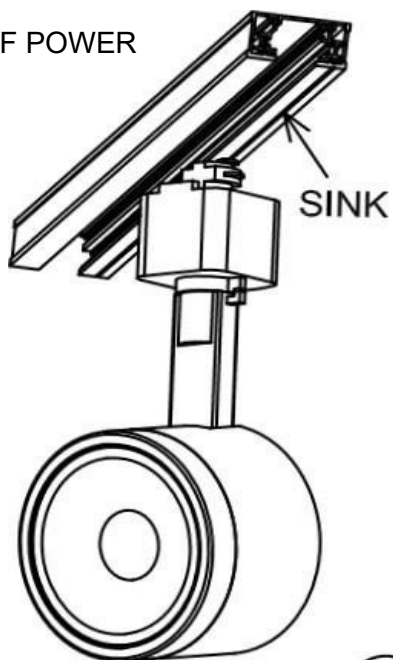

NUVO[®]

L I G H T I N G

A SATCO PRODUCT

INSTALLATION INSTRUCTIONS

TH480, TH481, TH482, TH483, TH484, TH485, TH486, TH487, TH488, TH489, TH490, TH491, TH492, TH493, TH494, TH495, TH496, TH497, TH498, TH499

TURN OFF POWER

*PLEASE
NOTE: TRACK
HEAD MODEL
PICTURED
MAY DIFFER
FROM ACUTAL
MODEL
RECEIVED.

③