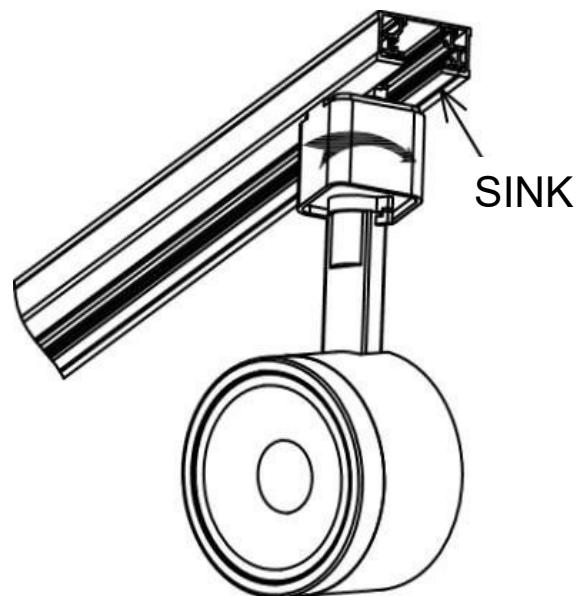

NUVO[®]

L I G H T I N G

A SATCO PRODUCT

INSTALLATION INSTRUCTIONS

TH480, TH481, TH482, TH483, TH484, TH485, TH486, TH487, TH488, TH489, TH490, TH491, TH492, TH493, TH494, TH495, TH496, TH497, TH498, TH499

TURN OFF POWER

*PLEASE
NOTE: TRACK
HEAD MODEL
PICTURED
MAY DIFFER
FROM ACUTAL
MODEL
RECEIVED.

③