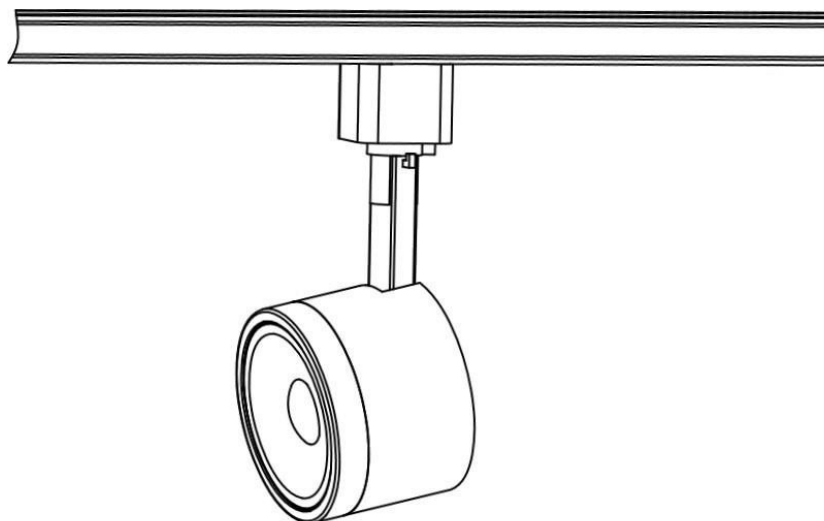

NUVO[®]

L I G H T I N G

A SATCO PRODUCT

INSTALLATION INSTRUCTIONS

TH480, TH481, TH482, TH483, TH484, TH485, TH486, TH487, TH488, TH489, TH490, TH491, TH492, TH493, TH494, TH495, TH496, TH497, TH498, TH499

TURN OFF POWER

*PLEASE
NOTE: TRACK
HEAD MODEL
PICTURED
MAY DIFFER
FROM ACUTAL
MODEL
RECEIVED.

③