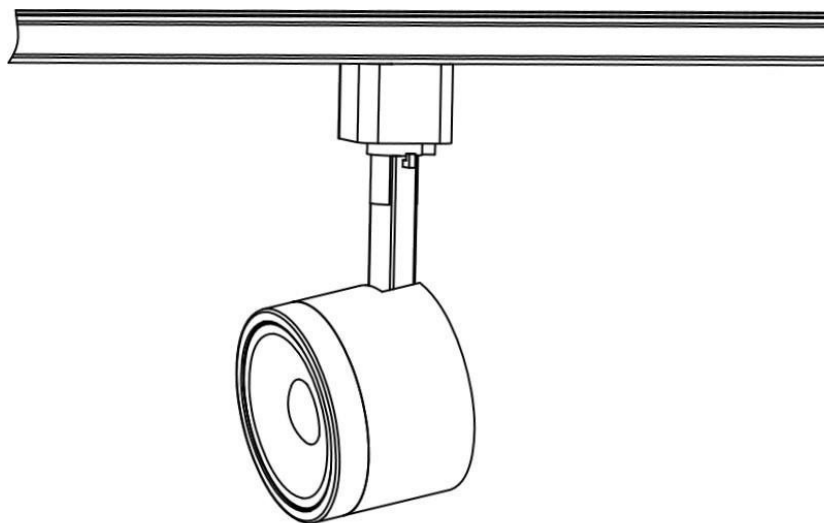

NUVO[®]

LIGHTING

A SATCO PRODUCT

INSTALLATION INSTRUCTIONS

TH480, TH481, TH482, TH483, TH484, TH485, TH486, TH487, TH488, TH489, TH490, TH491,
TH492, TH493, TH494, TH495, TH496, TH497, TH498, TH499

TURN OFF POWER

*PLEASE
NOTE: TRACK
HEAD MODEL
PICTURED
MAY DIFFER
FROM ACUTAL
MODEL
RECEIVED.

③