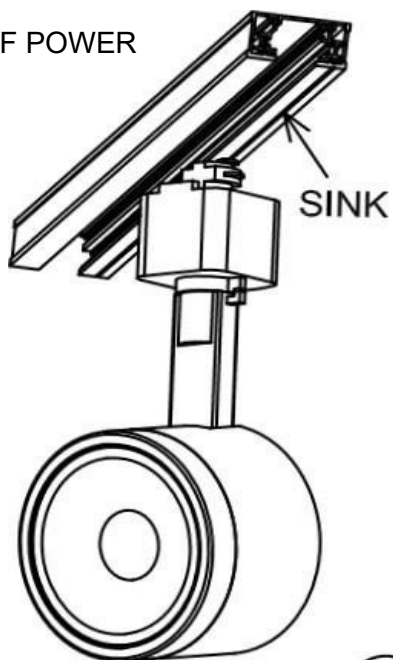

NUVO[®]

LIGHTING

A SATCO PRODUCT

INSTALLATION INSTRUCTIONS

TH480, TH481, TH482, TH483, TH484, TH485, TH486, TH487, TH488, TH489, TH490, TH491,
TH492, TH493, TH494, TH495, TH496, TH497, TH498, TH499

TURN OFF POWER

*PLEASE
NOTE: TRACK
HEAD MODEL
PICTURED
MAY DIFFER
FROM ACUTAL
MODEL
RECEIVED.

③