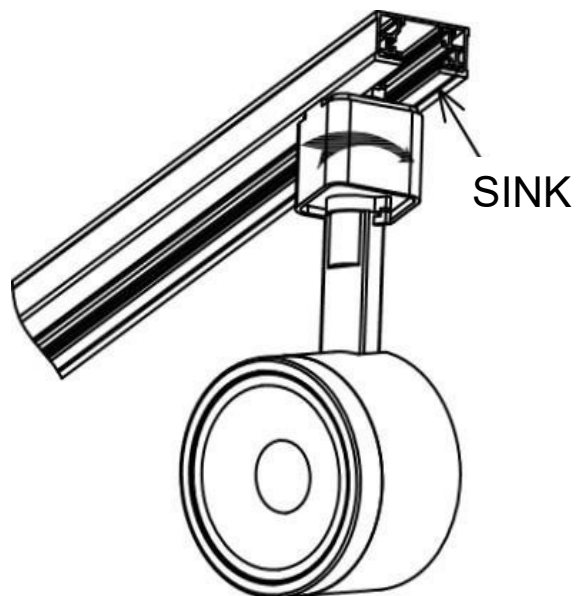

NUVO[®]

LIGHTING

A SATCO PRODUCT

INSTALLATION INSTRUCTIONS

TH480, TH481, TH482, TH483, TH484, TH485, TH486, TH487, TH488, TH489, TH490, TH491,
TH492, TH493, TH494, TH495, TH496, TH497, TH498, TH499

TURN OFF POWER

*PLEASE
NOTE: TRACK
HEAD MODEL
PICTURED
MAY DIFFER
FROM ACUTAL
MODEL
RECEIVED.

③