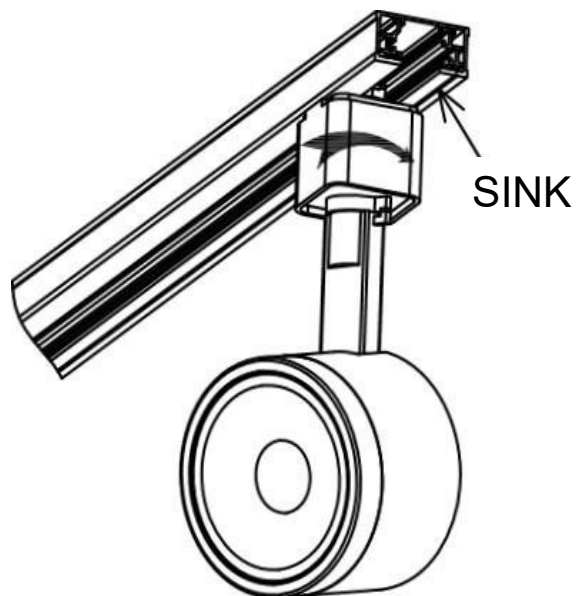

NUVO[®]
LIGHTING

A SATCO PRODUCT

INSTALLATION INSTRUCTIONS

TH480, TH481, TH482, TH483, TH484, TH485, TH486, TH487, TH488, TH489, TH490, TH491,
TH492, TH493, TH494, TH495, TH496, TH497, TH498, TH499

TURN OFF POWER

①

②

③

*PLEASE
NOTE: TRACK
HEAD MODEL
PICTURED
MAY DIFFER
FROM ACUTAL
MODEL
RECEIVED.