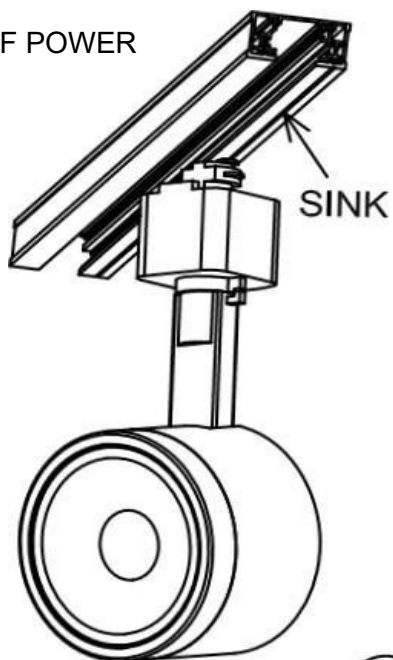

NUVO[®]
LIGHTING

A SATCO PRODUCT

INSTALLATION INSTRUCTIONS

TH480, TH481, TH482, TH483, TH484, TH485, TH486, TH487, TH488, TH489, TH490, TH491,
TH492, TH493, TH494, TH495, TH496, TH497, TH498, TH499

TURN OFF POWER

①

②

③

*PLEASE
NOTE: TRACK
HEAD MODEL
PICTURED
MAY DIFFER
FROM ACUTAL
MODEL
RECEIVED.