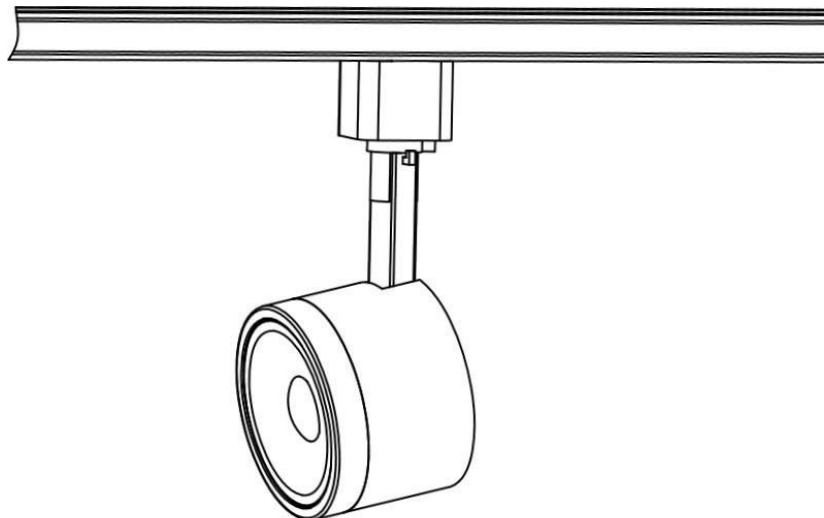

NUVO[®]
LIGHTING

A SATCO PRODUCT

INSTALLATION INSTRUCTIONS

TH480, TH481, TH482, TH483, TH484, TH485, TH486, TH487, TH488, TH489, TH490, TH491,
TH492, TH493, TH494, TH495, TH496, TH497, TH498, TH499

TURN OFF POWER

①

②

③

*PLEASE
NOTE: TRACK
HEAD MODEL
PICTURED
MAY DIFFER
FROM ACUTAL
MODEL
RECEIVED.