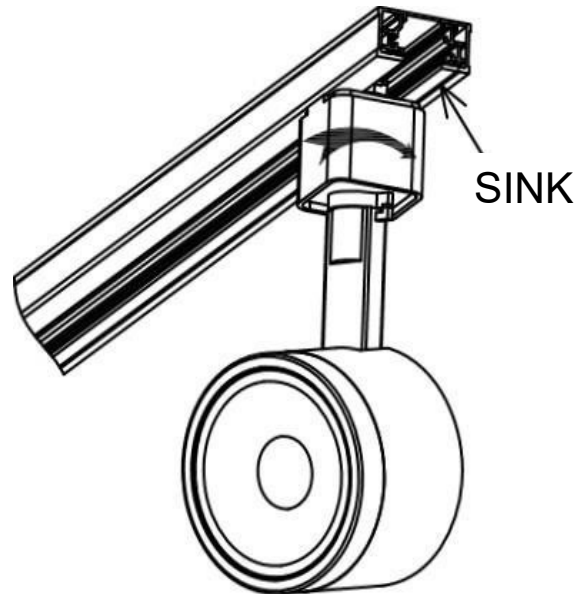

NUVO[®]
LIGHTING

A SATCO PRODUCT

INSTALLATION INSTRUCTIONS

TH480, TH481, TH482, TH483, TH484, TH485, TH486, TH487, TH488, TH489, TH490, TH491,
TH492, TH493, TH494, TH495, TH496, TH497, TH498, TH499

TURN OFF POWER

①

②

③

*PLEASE
NOTE: TRACK
HEAD MODEL
PICTURED
MAY DIFFER
FROM ACUTAL
MODEL
RECEIVED.