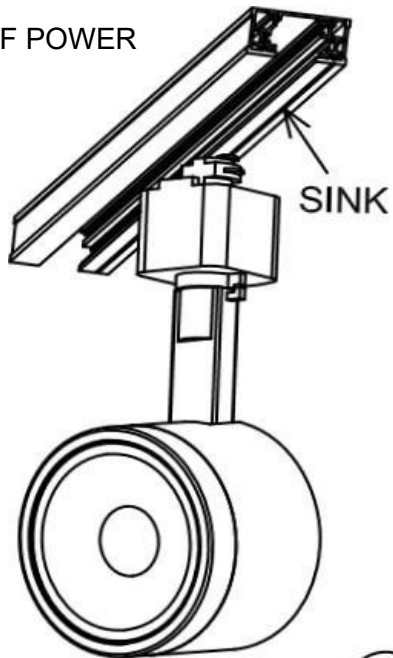

NUVO[®]
LIGHTING

A SATCO PRODUCT

INSTALLATION INSTRUCTIONS

TH480, TH481, TH482, TH483, TH484, TH485, TH486, TH487, TH488, TH489, TH490, TH491,
TH492, TH493, TH494, TH495, TH496, TH497, TH498, TH499

TURN OFF POWER

①

②

③

*PLEASE
NOTE: TRACK
HEAD MODEL
PICTURED
MAY DIFFER
FROM ACUTAL
MODEL
RECEIVED.