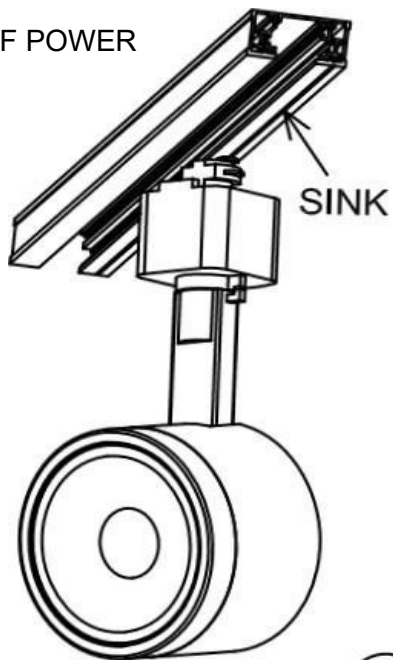

NUVO[®]
LIGHTING

A SATCO PRODUCT

INSTALLATION INSTRUCTIONS

TH480, TH481, TH482, TH483, TH484, TH485, TH486, TH487, TH488, TH489, TH490, TH491,
TH492, TH493, TH494, TH495, TH496, TH497, TH498, TH499

TURN OFF POWER

①

②

③

*PLEASE
NOTE: TRACK
HEAD MODEL
PICTURED
MAY DIFFER
FROM ACUTAL
MODEL
RECEIVED.