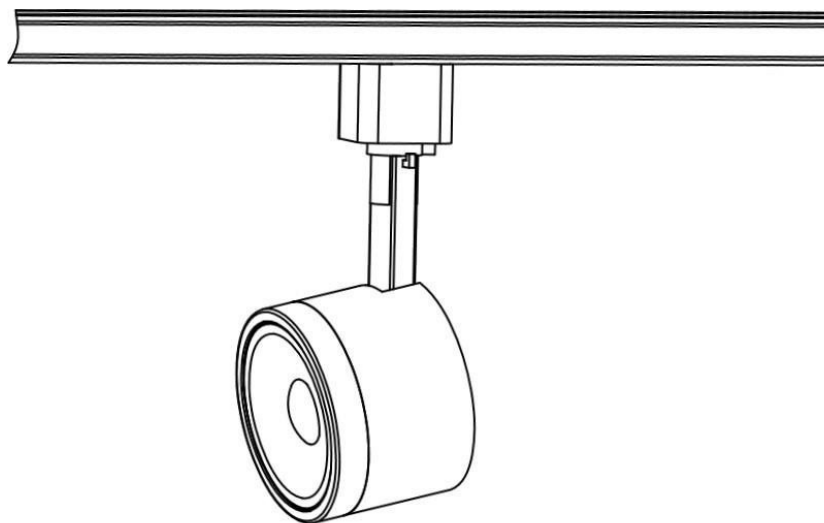

NUVO[®]
LIGHTING

A SATCO PRODUCT

INSTALLATION INSTRUCTIONS

TH480, TH481, TH482, TH483, TH484, TH485, TH486, TH487, TH488, TH489, TH490, TH491,
TH492, TH493, TH494, TH495, TH496, TH497, TH498, TH499

TURN OFF POWER

①

②

③

*PLEASE
NOTE: TRACK
HEAD MODEL
PICTURED
MAY DIFFER
FROM ACUTAL
MODEL
RECEIVED.