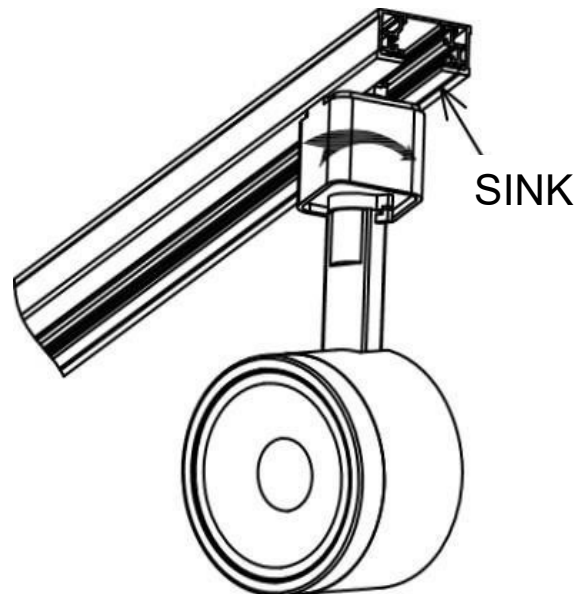

NUVO[®]
LIGHTING

A SATCO PRODUCT

INSTALLATION INSTRUCTIONS

TH480, TH481, TH482, TH483, TH484, TH485, TH486, TH487, TH488, TH489, TH490, TH491,
TH492, TH493, TH494, TH495, TH496, TH497, TH498, TH499

TURN OFF POWER

①

②

③

*PLEASE
NOTE: TRACK
HEAD MODEL
PICTURED
MAY DIFFER
FROM ACUTAL
MODEL
RECEIVED.