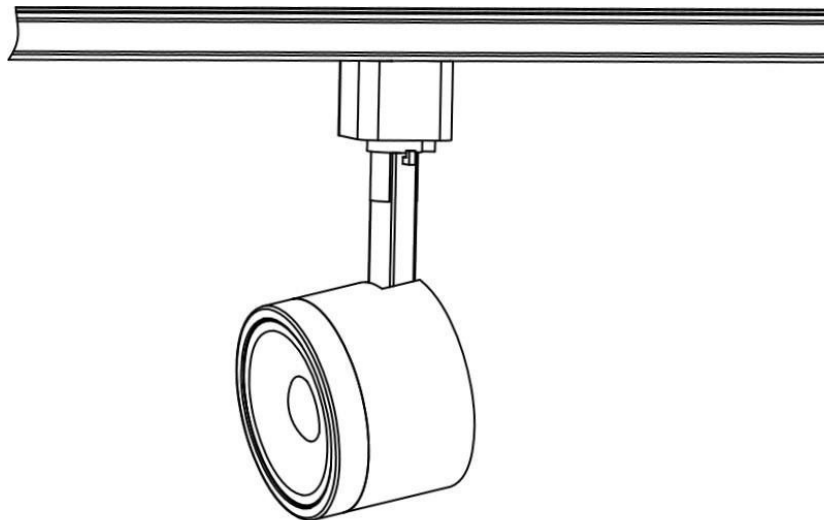

NUVO[®]
LIGHTING

A SATCO PRODUCT

INSTALLATION INSTRUCTIONS

TH480, TH481, TH482, TH483, TH484, TH485, TH486, TH487, TH488, TH489, TH490, TH491,
TH492, TH493, TH494, TH495, TH496, TH497, TH498, TH499

TURN OFF POWER

*PLEASE
NOTE: TRACK
HEAD MODEL
PICTURED
MAY DIFFER
FROM ACUTAL
MODEL
RECEIVED.

③