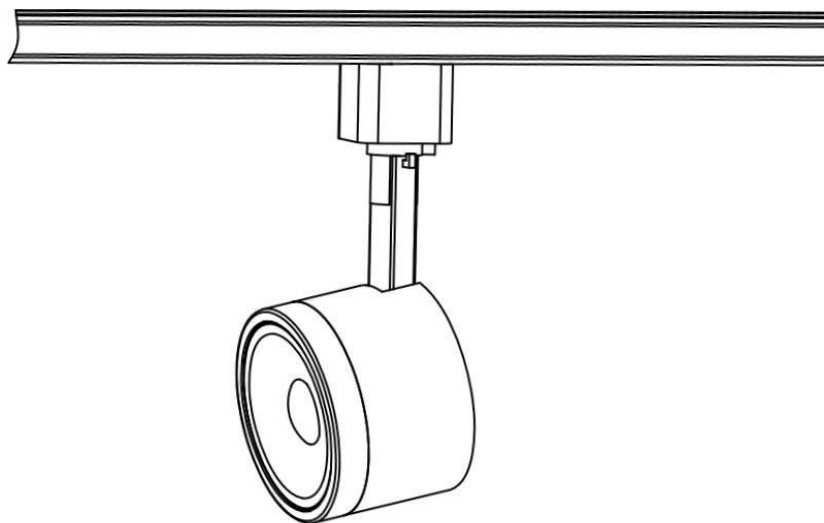

NUVO[®]

L I G H T I N G

A SATCO PRODUCT

INSTALLATION INSTRUCTIONS

TH480, TH481, TH482, TH483, TH484, TH485, TH486, TH487, TH488, TH489, TH490, TH491, TH492, TH493, TH494, TH495, TH496, TH497, TH498, TH499

TURN OFF POWER

*PLEASE
NOTE: TRACK
HEAD MODEL
PICTURED
MAY DIFFER
FROM ACUTAL
MODEL
RECEIVED.