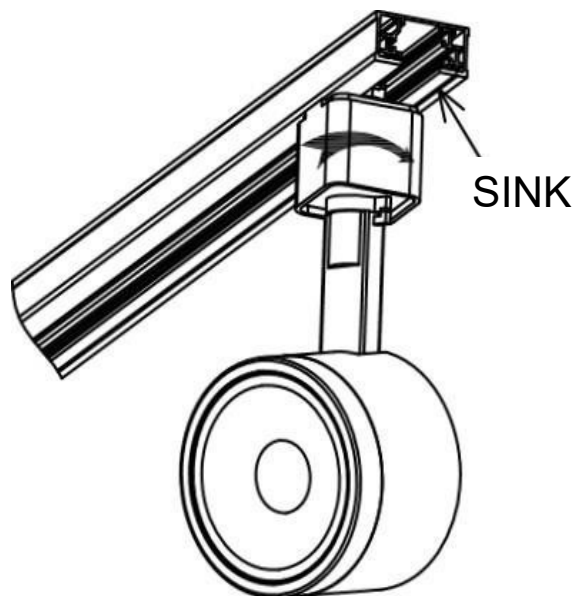

NUVO[®]

L I G H T I N G

A SATCO PRODUCT

INSTALLATION INSTRUCTIONS

TH480, TH481, TH482, TH483, TH484, TH485, TH486, TH487, TH488, TH489, TH490, TH491, TH492, TH493, TH494, TH495, TH496, TH497, TH498, TH499

TURN OFF POWER

*PLEASE
NOTE: TRACK
HEAD MODEL
PICTURED
MAY DIFFER
FROM ACUTAL
MODEL
RECEIVED.