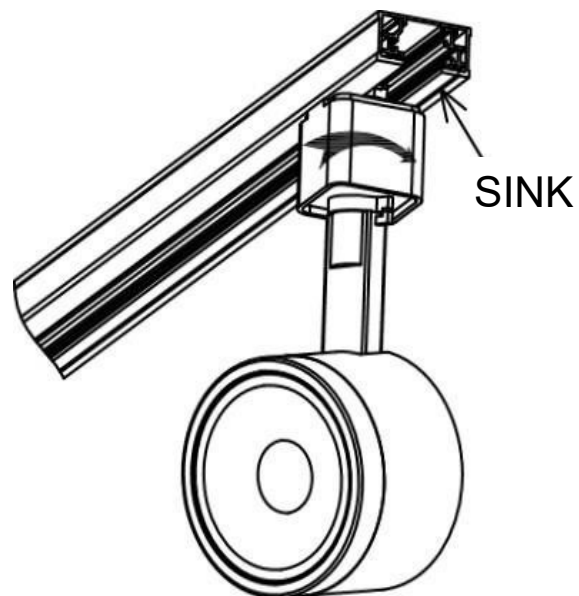

NUVO[®]
LIGHTING

A SATCO PRODUCT

INSTALLATION INSTRUCTIONS

TH480, TH481, TH482, TH483, TH484, TH485, TH486, TH487, TH488, TH489, TH490, TH491,
TH492, TH493, TH494, TH495, TH496, TH497, TH498, TH499

TURN OFF POWER

①

②

③

*PLEASE
NOTE: TRACK
HEAD MODEL
PICTURED
MAY DIFFER
FROM ACUTAL
MODEL
RECEIVED.