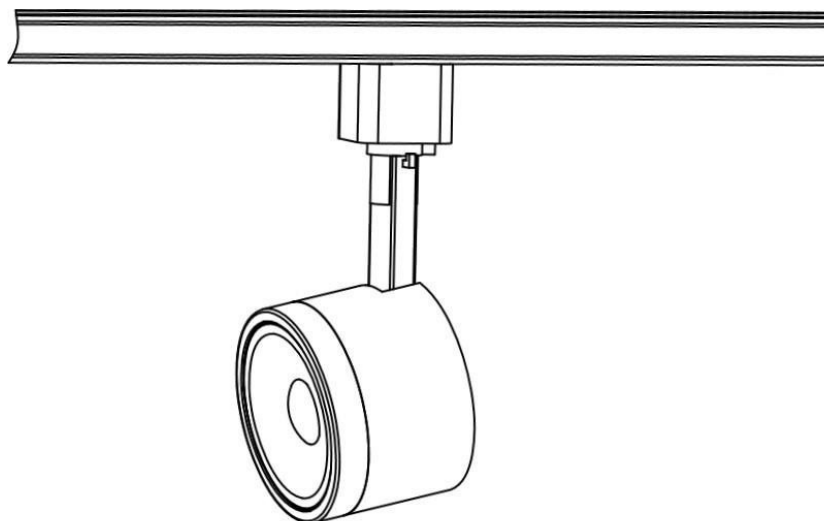

NUVO[®]
LIGHTING

A SATCO PRODUCT

INSTALLATION INSTRUCTIONS

TH480, TH481, TH482, TH483, TH484, TH485, TH486, TH487, TH488, TH489, TH490, TH491,
TH492, TH493, TH494, TH495, TH496, TH497, TH498, TH499

TURN OFF POWER

①

②

③

*PLEASE
NOTE: TRACK
HEAD MODEL
PICTURED
MAY DIFFER
FROM ACUTAL
MODEL
RECEIVED.