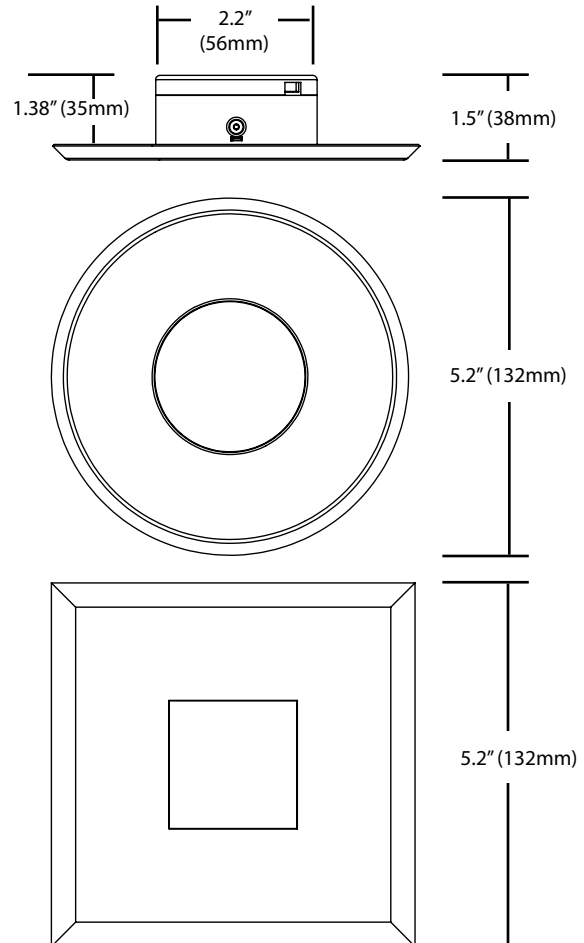

Optical System

- Polystyrene diffuser creates uniform light distribution that reduces glare while maximizing lumen output

Electrical

- Custom slim driver minimizes installation height
- Input voltage of 120VAC, 60Hz
- Dimmable to less than 5% with compatible leading edge (TRIAC) and trailing edge (ELV) dimmers
- LM-79 testing performed in accordance with IESNA standards

LED

- Available in 2700K, 3000K, 4000K, or 5000K
- Binned within 4-step MacAdams with $\text{duv} < \pm 0.003$
- TM-21 Reported L70(10K) hours >56,000
- Utilizes high performing LEDs with 90+ CRI and an R9 > 50

Finish

- White powder coat finish standard
- Optional trims available in Black, Nickel, Oil-Rubbed Bronze, and White

Mounting and Installation

- Easy installation in most 4/O and 4" non-metallic new construction and remodel J-Boxes
- Removable trim allows for easy mounting while providing a seamless trim finish
- Fixture mounts directly to J-Boxes with two screws
- Keyhole slots allow quick and easy installation
- Three three-port poke-in connectors included
- Operating temperature of 0° to 104°F (-18°C to 40°C)
- For installations where power surge may be possible, NICOR recommends installing additional surge protection at the electrical distribution panel

Warranty

- 5-year limited system warranty standard
- Warranty does not cover product failure due to an overvoltage event (power surge)

Project

Catalog

Type

Date

U.S. Patent Pending