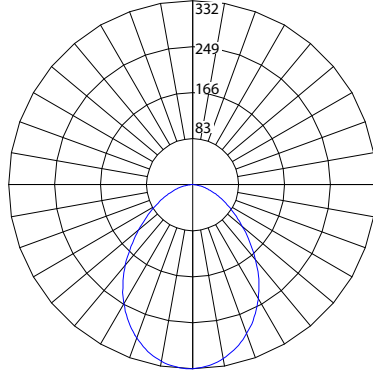

Photometric Data

DLF 2700K

Input Voltage (VAC)	120V
System Level Power (W)	10.5
Delivered Lumens* (Lm)	674
System Efficacy (Lm/W)	64.2
Correlated Color Temp (K)	2692
Color Rendering Index (CRI)	94 R9=64
Beam Angle	86°
Spacing Criteria	1.10

Intensity Summary (Candle Power)

Angle	Mean CP
0	331
5	327
15	318
25	304
35	285
45	263
55	237
65	208
75	177
85	146
90	118

CCT Data Multiplier

DLF201203KWH	1.020
DLF201204KWH	1.058
DLF201205KWH	1.071

Cone of Light Tabulation

Mounted height (Feet)	Footcandles Beam Center	Diameter (Feet)
4	20.7	7.4
6	9.2	11.1
8	5.2	14.8
10	3.3	18.5
12	2.3	22.1
14	1.7	25.8
16	1.3	29.5

Zonal Lumen Summary

Zone	Lumens	% of Luminaire
0-30	241	35.7%
0-40	374	55.5%
0-60	579	86%
0-90	674	100%
90-180	0	0%
0-180	674	100%

*With round white trim

Fixture tested per LM-79-08. Photometric data is of the performance of a representative fixture with round white trim. Results may vary in the field.

Performance Data

Model Number	Lumens*	Watts	Lumens/Watt
DLF201202KWH	674	10.5	64.4
DLF201203KWH	687	10.5	65.7
DLF201204KWH	713	10.5	68.1
DLF201205KWH	721	10.5	69.0

*With round white trim

Recommended Dimmers*

Lutron Caseta PD-10XN
Leviton IPL06
Legrand Adorne Softap
Lutron Skylark SELV 300P
Cooper SAL06P

Housing Compatibility*

4" O Metallic	4" Non-Metallic
Any of depth ≥ 1.5"	Carlton B620 series Arlington f426 Legrand S120 Series

*Not a complete list. Check compatibility before installation.

Ordering Information

Example: DLF201203KWH

Series	Version	Voltage	CCT's	Trim Color
DLF	20	120 (120V)	2K (2700 K)	WH (White)
			3K (3000 K)	
			4K (4000 K)	
			5K (5000 K)	

Specifications and dimensions subject to change without notice.

Accessories

Accessories sold separately

Round Nickel Trim	DLF-10-TRIM-RD-NK
Round Oil-Rubbed Bronze Trim	DLF-10-TRIM-RD-OB
Round Black Trim	DLF-10-TRIM-RD-BK
Round White Trim	DLF-10-TRIM-RD-WH
Square Nickel Trim	DLF-10-TRIM-SQ-NK
Square Oil-Rubbed Bronze Trim	DLF-10-TRIM-SQ-OB
Square Black Trim	DLF-10-TRIM-SQ-BK
Square White Trim	DLF-10-TRIM-SQ-WH

*DLFv1 Trims are compatible with the DLFv2