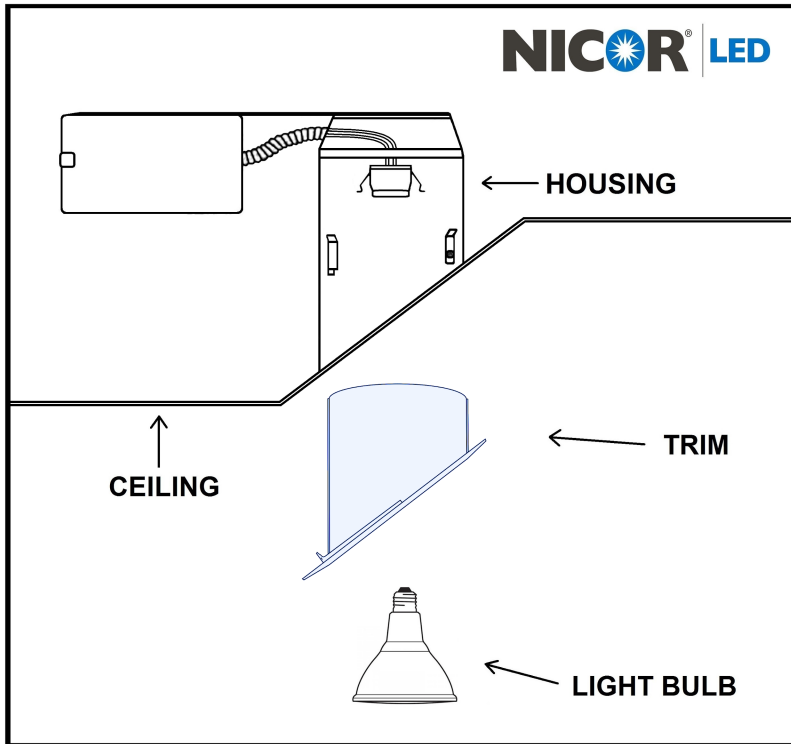

17730

6" Super Slope Baffle Trim

Product Description

Maximum Lamp Rating
 150W | BR40/PAR38

Dimensions
 Trim width: 9.25in
 Height: 7.125in

Ordering Information

| Catalog Number | Trim Color |
|--------------------------------------|--|
| <input type="checkbox"/> 17730BK-WH | Black (With White Trim Ring) |
| <input type="checkbox"/> 17730OB-ABZ | Oil-Rubbed Bronze (With Aged Bronze Trim Ring) |
| <input type="checkbox"/> 17730OB | Oil-Rubbed Bronze (With Ob Trim Ring) |
| <input type="checkbox"/> 17730WH | White (With White Trim Ring) |