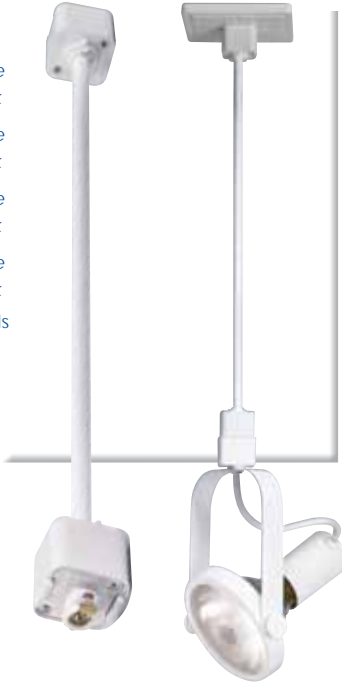

TP152 White
TP153 Black

Electrifies the track from the end of the run.

Live End Cord Kit

TP154 White
TP155 Black

Electrifies the track anywhere along the length of the run.

Live End Cord Kit

TP156 White
TP157 Black

Electrifies the track from the end of the run supplied with 15' of two conductor wire and line switch.

CONNECTORS

Mini Straight Connector

TP144 White
TP145 Black

Connects tracks in a straight run.

"X" Connector

Connects tracks at a 90° angle.

Flexible Connector

TP167 White
TP168 Black

Variable angle connector.

Inline Feed

TP171 White
TP172 Black

track Lighting Accessories

track lighting accessories

Extensions

- 18" **TP159** White
- TP163** Black
- 24" **TP160** White
- TP164** Black
- 36" **TP161** White
- TP165** Black
- 48" **TP162** White
- TP166** Black

Lowers track heads to desired length.

Monopoint Adapter