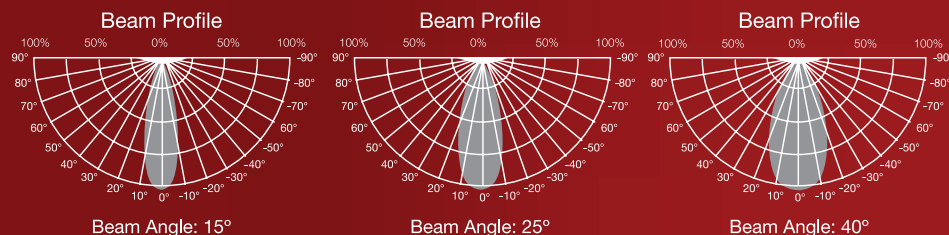

15°, 25° & 40° BEAM ANGLES

DIMMABLE

DAMP LOCATION

APPROVED FOR TOTALLY ENCLOSED
FIXTURES

LONG LIFE - 25,000 HOURS

3W=20 Watts

8W=75 Watts

6/6.5W=50 Watts