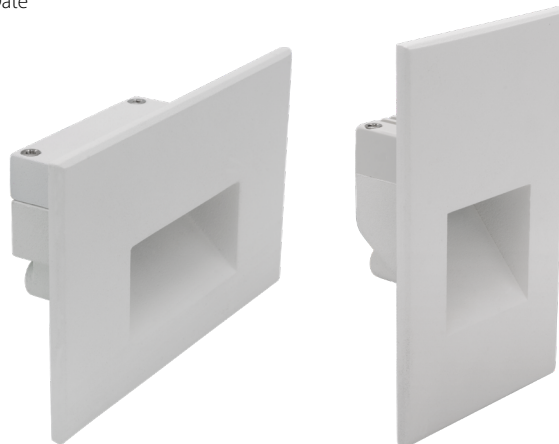

Construction

- Aluminum die-cast housing routes heat away from electrical components
- Vertical model designed for use in metallic and non-metallic 2" x 4" J-Boxes
- Horizontal model designed for use in non-metallic 2" x 4" J-Boxes
- Designed to have no visible hardware, and install flush to the surface

Optical System

- Diffuser creates uniform light distribution that reduces glare while maximizing lumen output

Electrical

- Custom slim driver minimizes installation width
- Input voltage of 120VAC, 60Hz
- Operating temperature of -4°F to 113°F (-20°C to 45°C)
- Horizontal model input power of 5.4W
- Vertical model input power of 3W

LED

- Available in 3000K CCT
- Life rated hours >50,000
- Utilizes high performing LEDs with 80 CRI
- Vertical model luminous flux of 35 lumens
- Horizontal model luminous flux of 75 lumens

Finish

- Powder coat finish available in white, black, or bronze
- Matte finish

Mounting and Installation

- Easy installation, mounting bracket included with fixture
- Wet location approved for indoor and outdoor use. Gasket pre-installed on fixture.
- For installations where power surge may be possible, NICOR recommends installing additional surge protection at the electrical distribution panel

Warranty

- 5-year limited system warranty standard
- Warranty does not cover product failure due to an overvoltage event (power surge)

Project _____

Catalog _____

Type _____

Date _____

Ordering Information

Example: STW11203KVWH

Series	Version	Voltage	CCT's	Orientation	Trim Color
STW	1	120 (120VAC)	3K (3000 K)	H (Horizontal)	BK (Black)
				V (Vertical)	BZ (Bronze)
					WH (White)