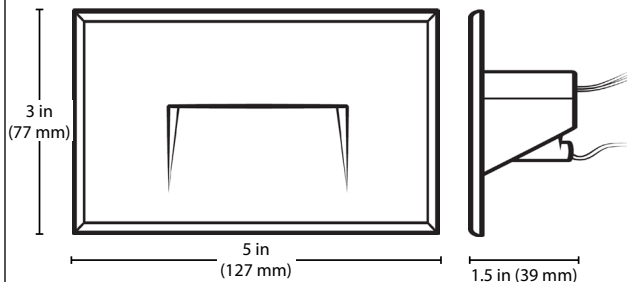

Construction

- Aluminum die-cast housing routes heat away from electrical components
- Vertical model designed for use in metallic and non-metallic 2" x 4" J-Boxes
- Horizontal model designed for use in non-metallic 2" x 4" J-Boxes
- Designed to have no visible hardware, and install flush to the surface

Optical System

- Diffuser creates uniform light distribution that reduces glare while maximizing lumen output

Electrical

- Custom slim driver minimizes installation width
- Input voltage of 120VAC, 60Hz
- Operating temperature of -4°F to 113°F (-20°C to 45°C)
- Horizontal model input power of 5.4W
- Vertical model input power of 3W

LED

- Available in 3000K CCT
- Life rated hours >50,000
- Utilizes high performing LEDs with 80 CRI
- Vertical model luminous flux of 35 lumens
- Horizontal model luminous flux of 75 lumens

Finish

- Powder coat finish available in white, black, or bronze
- Matte finish

Mounting and Installation

- Easy installation, mounting bracket included with fixture
- Wet location approved for indoor and outdoor use. Gasket pre-installed on fixture.
- For installations where power surge may be possible, NICOR recommends installing additional surge protection at the electrical distribution panel

Warranty

- 5-year limited system warranty standard
- Warranty does not cover product failure due to an overvoltage event (power surge)

Project _____

Catalog _____

Type _____

Date _____

Ordering Information

Example: STW11203KVWH

Series	Version	Voltage	CCT's	Orientation	Trim Color
STW	1	120 (120VAC)	3K (3000 K)	H (Horizontal)	BK (Black)
				V (Vertical)	BZ (Bronze)
					WH (White)