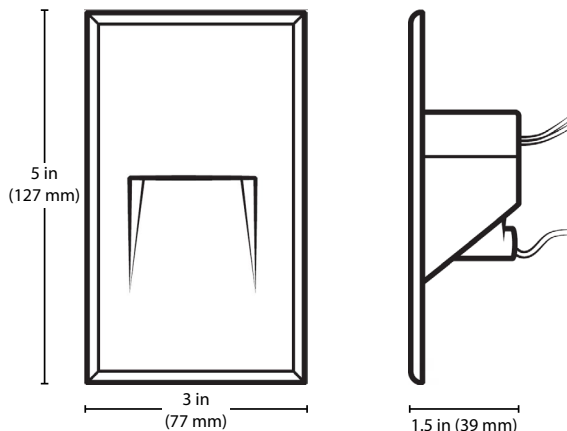

Construction

- Aluminum die-cast housing routes heat away from electrical components
- Vertical model designed for use in metallic and non-metallic 2" x 4" J-Boxes
- Horizontal model designed for use in non-metallic 2" x 4" J-Boxes
- Designed to have no visible hardware, and install flush to the surface

Optical System

- Diffuser creates uniform light distribution that reduces glare while maximizing lumen output

Electrical

- Custom slim driver minimizes installation width
- Input voltage of 120VAC, 60Hz
- Operating temperature of -4°F to 113°F (-20°C to 45°C)
- Horizontal model input power of 5.4W
- Vertical model input power of 3W

LED

- Available in 3000K CCT
- Life rated hours >50,000
- Utilizes high performing LEDs with 80 CRI
- Vertical model luminous flux of 35 lumens
- Horizontal model luminous flux of 75 lumens

Finish

- Powder coat finish available in white, black, or bronze
- Matte finish

Mounting and Installation

- Easy installation, mounting bracket included with fixture
- Wet location approved for indoor and outdoor use. Gasket pre-installed on fixture.
- For installations where power surge may be possible, NICOR recommends installing additional surge protection at the electrical distribution panel

Warranty

- 5-year limited system warranty standard
- Warranty does not cover product failure due to an overvoltage event (power surge)

Project _____

Catalog _____

Type _____

Date _____

Ordering Information

Example: STW11203KVWH

Series	Version	Voltage	CCT's	Orientation	Trim Color
STW	1	120 (120VAC)	3K (3000 K)	H (Horizontal)	BK (Black)
				V (Vertical)	BZ (Bronze)
					WH (White)