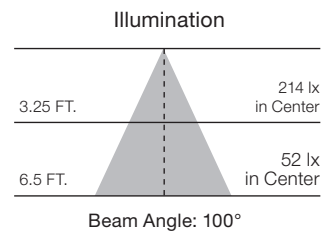

PRODUCT INFORMATION

4" LED direct wire edge-lit downlights

- Residential
- Office
- Retail
- Hospitality
- Drop ceilings
- Remodeling
- Direct replacement for 45 Watt reflector lamps uses only 8.5 Watts
- Edge-lit technology
- Slim design
- Integrated j-box for direct wire installation saves time and materials
- Damp location
- Dimmable***
- c-ETL-us
- Long life—40,000 hours
- ENERGY STAR® certified*
- 5 Year warranty

Highlights

- Easy install spring clips
- IC rated
- Low profile
- No recessed can required

4" LED Direct Wire Edge-Lit Downlights

Item Number	Lamp Description	W	V	CRI	CCT	Lm	Bm	M.O.L. (Inches)	Life/Hrs.	UPC	Pack
S39055*	8.5WLED/DW/EL/4/27K/120V	8.5	120	90	2700K	500	100°	1 15/16	40K	045923390555	12/1
S39056*	8.5WLED/DW/EL/4/30K/120V	8.5	120	90	3000K	500	100°	1 15/16	40K	045923390562	12/1
S39057*	8.5WLED/DW/EL/4/40K/120V	8.5	120	90	4000K	540	100°	1 15/16	40K	045923390579	12/1
S39058*	8.5WLED/DW/EL/4/50K/120V	8.5	120	90	5000K	540	100°	1 15/16	40K	045923390586	12/1