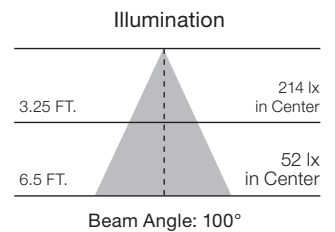

PRODUCT INFORMATION

4" LED direct wire downlights

- Residential
- Office
- Retail
- Hospitality
- Drop ceilings
- Remodeling
- Direct replacement for 45 Watt reflector lamps uses only 7 Watts
- Integrated j-box for direct wire installation saves time and materials
- Wet location
- Dimmable***
- c-ETL-us
- Long life—40,000 hours
- ENERGY STAR® certified*
- 5 Year warranty

Highlights

- Easy install spring clips
- IC rated
- Low profile
- No recessed can required

4" LED Direct Wire Downlights

Item Number	Lamp Description	W	V	CRI	CCT	Lm	Bm	M.O.L. (Inches)	Life/Hrs.	UPC	Pack
S39011*	7WLED/DW/RDL/4/27K/120V	7	120	90	2700K	450	100°	2 3/4	40K	045923390111	12/1
S39012*	7WLED/DW/RDL/4/30K/120V	7	120	90	3000K	450	100°	2 3/4	40K	045923390128	12/1
S39013*	7WLED/DW/RDL/4/40K/120V	7	120	90	4000K	490	100°	2 3/4	40K	045923390135	12/1
S39021*	7WLED/DW/RDL/4/50K/120V	7	120	90	5000K	490	100°	2 3/4	40K	045923390210	12/1

*** Consult Satco or visit www.satco.com for an up to date dimmer compatibility list.