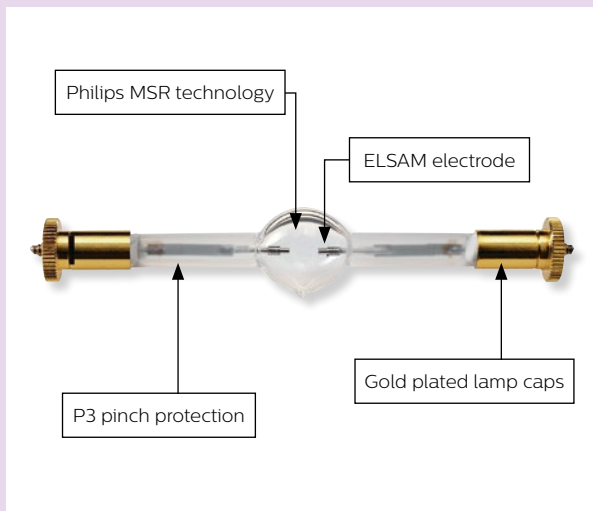

Philips P3 pinch protection (with special chromium coating) means that lamps...

- Are more stable over their lifetime, offering consistent performance under various ambient temperatures
- Can be used in compact fixtures
- Can be stored for a longer time in different environments

Golden coated caps (double-ended types) or pins (FastFit types) ensure the lamps...

- Provide better connection with the lamp holder, with no arcing or short circuits
- Offer better protection against higher temperatures and humidities
- Can be stored for a longer time in different environments

ELSAM electrode with special coil means the lamps...

- Provide easy ignition
- Exhibit less tungsten evaporation (and hence reduced electrode consumption), which results in more stable lumen maintenance and less color shift over the lamp's lifetime
- Have better protected walls due to less tungsten deposition

Philips MSR technology

- White color impression
- High color rendering