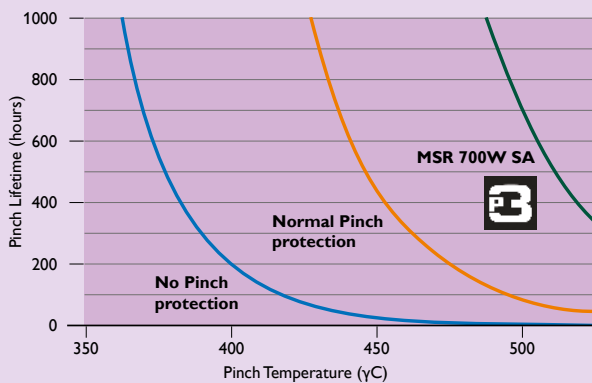

For long-term reliability, choose Gold

Each of the three technologies at the heart of Philips' MSR Gold™ lamps brings benefits in its own right. That's what makes this innovative combination so powerful.

P3 Pinch protection ensures longer lifetime, more design freedom and fewer early failures.