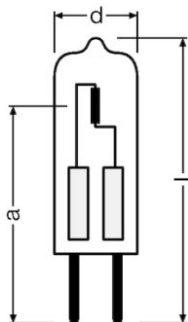

Product datasheet

Technical data

Electrical data

Nominal wattage	50.00 W
Nominal voltage	12 V
Rated wattage	50.00 W
Claimed equiv. conventional lamp power	50 W

Photometrical data

Nominal luminous flux	1185 lm
Light color (designation)	Warm White
Rated luminous flux	1185 lm
Rated color temperature	2950 K
Color rendering index Ra	100
Color temperature	2950 K
Luminous flux	1185 lm

Light technical data

Starting time	0.0 s
---------------	-------

Dimensions & weight

Diameter	12.0 mm
Overall length	44.0 mm
Light center length (LCL)	30.0 mm
Length	44.0 mm
Outer bulb	T12
Product weight	2.20 g