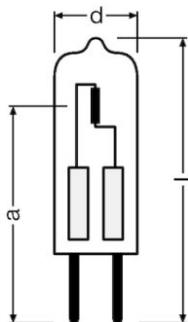

Product datasheet

Technical data

Electrical data

Nominal wattage	20.00 W
Nominal voltage	12 V
Rated wattage	20.00 W
Claimed equiv. conventional lamp power	20 W

Photometrical data

Nominal luminous flux	375 lm
Light color (designation)	Warm White
Rated luminous flux	375 lm
Rated color temperature	2800 K
Color rendering index Ra	100
Color temperature	2800 K
Luminous flux	375 lm

Light technical data

Starting time	0.0 s
---------------	-------

Dimensions & weight

Diameter	10.0 mm
Overall length	33.0 mm
Light center length (LCL)	22.0 mm
Length	33.0 mm
Outer bulb	T10
Product weight	1.10 g