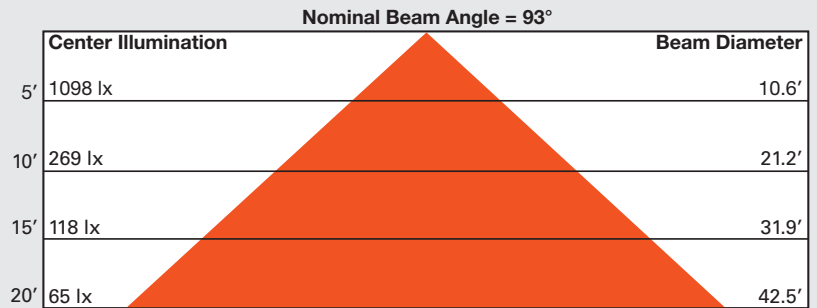

The OSRAM KREIOS FLx (Flood Light) LED fixture is a work light designed for theatres and other large venues. It's IP65 rating makes it a great solution for outdoor flood lighting. Delivering a high luminous intensity equal to 500W tungsten fixtures, the KREIOS FLx allows superior illumination of the stage during set construction and rehearsals. The color temperature and CRI have been selected to allow for accurate color rendering and a warm, inviting quality of light.

Architectural Lighting

Exterior Lighting

Ordering Information

Item Number	Ordering Abbreviation	Watts (W)	Volts (V)	CCT (K)	Lumens (lm)	CRI	Life L ₇₀ (hrs.)	Overall			
								Length (in.)	Height (in.)	Depth (in.)	Weight (lb.)
54758	KREIOS FLx 90W	90	120	3500	5000	92	40,000	11.25	9.25	6.0	8.8

Dimensions

Photometric Data

Nominal Beam Angle: 93°

Distance	Footcandles	Lux	Field diameter
5'	102	1098	10.6'
10'	25	269	21.2'
15'	11	118	31.9'
20'	6	65	42.5'

Safety Information

WARNING: ONLY QUALIFIED PERSONNEL SHOULD PERFORM INSTALLATION. TO AVOID ELECTRICAL SHOCK OR COMPONENT DAMAGE, DISCONNECT POWER BEFORE ATTEMPTING INSTALLATION OF THE POWER SUPPLIES AND/OR MODULES.