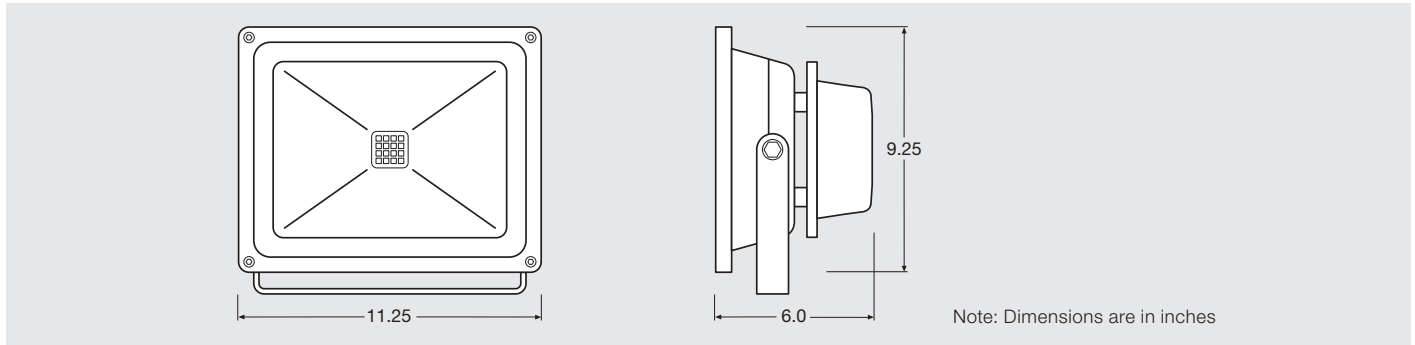

Architectural Lighting

Exterior Lighting

Ordering Information

Item Number	Ordering Abbreviation	Watts (W)	Volts (V)	CCT (K)	Lumens (lm)	CRI	Life L ₇₀ (hrs.)	Overall			
								Length (in.)	Height (in.)	Depth (in.)	Weight (lb.)
54758	KREIOS FLx 90W	90	120	3500	5000	92	40,000	11.25	9.25	6.0	8.8

Dimensions

Photometric Data

Nominal Beam Angle: 93°

Distance	Footcandles	Lux	Field diameter
5'	102	1098	10.6'
10'	25	269	21.2'
15'	11	118	31.9'
20'	6	65	42.5'

Safety Information

WARNING: ONLY QUALIFIED PERSONNEL SHOULD PERFORM INSTALLATION. TO AVOID ELECTRICAL SHOCK OR COMPONENT DAMAGE, DISCONNECT POWER BEFORE ATTEMPTING INSTALLATION OF THE POWER SUPPLIES AND/OR MODULES.