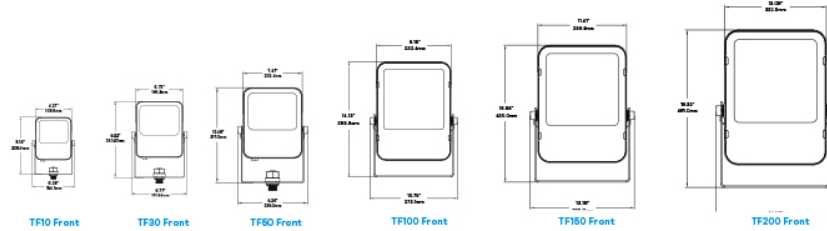

Ordering guide

example: TF200-NW-G1-Y-FL-B-BZ

Luminaire	LED Color	Generation	Mounting	Distribution	Voltage	Finish
TF10 LED Slim Flood 10W TF30 LED Slim Flood 30W TF50 LED Slim Flood 50W TF100 LED Slim Flood 100W TF150 LED Slim Flood 150W TF200 LED Slim Flood 200W	NW Neutral White 4000K 80CRI	G1 Generation 1	K Knuckle Mount (1/2" NPS male) & Yoke Mount combination Y² Yoke Mount only	FL Flood	8 120-277VAC	BZ Bronze