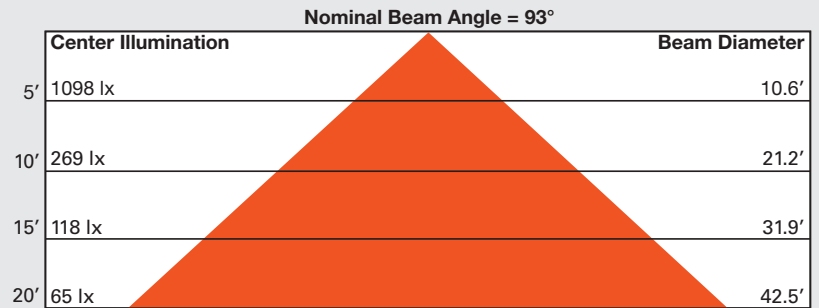

## Ordering Information

Item Number	Ordering Abbreviation	Watts (W)	Volts (V)	CCT (K)	Lumens (lm)	CRI	Life L <sub>70</sub> (hrs.)	Overall			
								Length (in.)	Height (in.)	Depth (in.)	Weight (lb.)
54758	KREIOS FLx 90W	90	120	3500	5000	92	40,000	11.25	9.25	6.0	8.8

## Dimensions

## Photometric Data

Nominal Beam Angle: 93°

Distance	Footcandles	Lux	Field diameter
5'	102	1098	10.6'
10'	25	269	21.2'
15'	11	118	31.9'
20'	6	65	42.5'