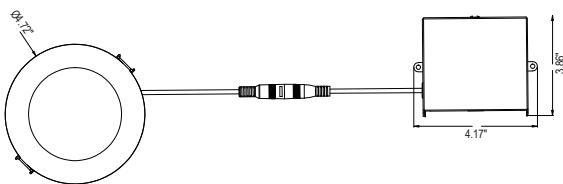

4'/6' LED SLIM DOWNLIGHT

3000K/4000K/5000K CCT SELECTABLE

Features:

- Round durable aluminum body
- White polycarbonate diffuser lens
- Suitable for damp locations
- 3 years warranty

MOUNTING:

Cut hole in ceiling and snap fixture in opening with attached spring clips.

2" above ceiling clearance required for driver.

Cut out-4 1/4"/6- 1/4"

Please be noted that the JBox is larger than other brands.

SPECIFICATIONS BY MODEL NO.

Model#	Shape	CCT(K)	Ra	Lumen	Efficacy	B.A.	Dim	Lifetime	Replace
DL04-030-9WH830	Round	3000K/4000K/5000K	>80	600lm	67	100°	YES	50000H	65W
DL06-031-14WH83	Round	3000K/4000K/5000K	>80	1000lm	71	100°	YES	50000H	100W