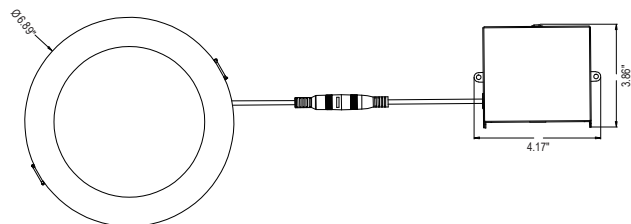

4'/6' LED SLIM DOWNLIGHT

3000K/4000K/5000K CCT SELECTABLE

Features:

- Round durable aluminum body
- White polycarbonate diffuser lens
- Suitable for damp locations
- 3 years warranty

MOUNTING:

Cut hole in ceiling and snap fixture in opening with attached spring clips.

2" above ceiling clearance required for driver.

Cut out-4 1/4"/6- 1/4"

Please be noted that the JBox is larger than other brands.

SPECIFICATIONS BY MODEL NO.

Model#	Shape	CCT(K)	Ra	Lumen	Efficacy	B.A.	Dim	Lifetime	Replace
DL04-030-9WH830	Round	3000K/4000K/5000K	>80	600lm	67	100°	YES	50000H	65W
DL06-031-14WH83	Round	3000K/4000K/5000K	>80	1000lm	71	100°	YES	50000H	100W