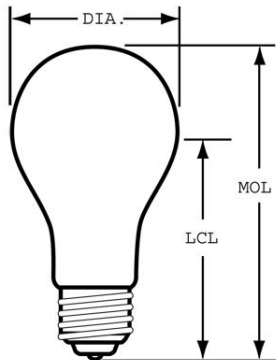

GE  
Lighting

97857 - 25A/CL/2PK-130V

GE A19

**GENERAL CHARACTERISTICS**

Lamp Type	Incandescent - A-line
Bulb	A19
Base	Medium Screw (E26)
Filament	CC-6
Bulb Finish	Clear
Rated Life	2500.0 hrs
Bulb Material	Soft glass
Primary Application	Standard;Standard

**PHOTOMETRIC CHARACTERISTICS**

Initial Lumens	215.0
Nominal Initial Lumens per Watt	8

**ELECTRICAL CHARACTERISTICS**

Wattage	25.0
Voltage	130.0
Estimated Energy Cost per Year	3.01

**DIMENSIONS**

Maximum Overall Length (MOL)	4.2500 in(107.9 mm)
Bulb Diameter (DIA)	2.375 in(60.3 mm)
Light Center Length (LCL)	2.500 in(63.5 mm)