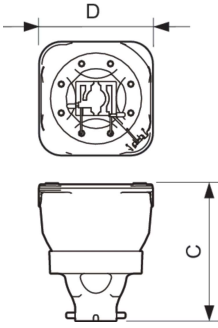

Product data

General Information	
Life to 50% Failures (Nom)	2,000 hour(s)

Light Technical	
Color Code	2
Luminous Flux	23,000 lumen
Chromaticity Coordinate X (Nom)	297
Chromaticity Coordinate Y (Nom)	303
Correlated Color Temperature (Nom)	8000 K

MSD Platinum (Touring/Stage)

Dimensional drawing

Product	D	C
MSD Platinum 19 R LL 1CT/8	58.5 mm	72 mm