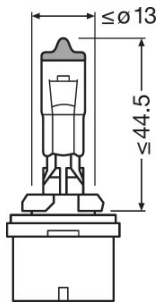

Product datasheet

Technical data

Product information

Order reference	880
Application (Category and Product specific)	Halogen headlight lamp

Electrical data

Power input	31 W ¹⁾
Nominal voltage	12.0 V
Nominal wattage	27.00 W
Test voltage	13.5 V

¹⁾ Maximum

Photometrical data

Luminous flux	450 lm
Luminous flux tolerance	±15 %

Dimensions & weight

Diameter	9 mm
Product weight	12.60 g
Length	44.5 mm

Additional product data

Base (standard designation)	PG13
-----------------------------	------

Country specific information

Product code	METEL code	SEG-No.	STK-Number	UK Org
4008321542977	OSRA880	-	-	-
4008321542984	OSRA880	-	-	-
4008321542977	OSRA880	-	-	-

Logistical Data

Product code	Product description	Packaging unit (Pieces/Unit)	Dimensions (length x width x height)	Volume	Gross weight
4008321542977	ORIGINAL LINE H27/1W	Folding carton box 1	37 mm x 33 mm x 70 mm	0.09 dm ³	15.70 g
4008321542984	ORIGINAL LINE H27/1W	Bundle 10	175 mm x 74 mm x 78 mm	1.01 dm ³	169.00 g
4008321542991	ORIGINAL LINE H27/1W	Shipping carton box 100	343 mm x 256 mm x 241 mm	21.16 dm ³	1789.00 g