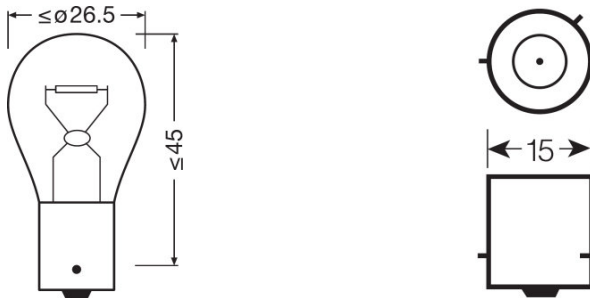

Product datasheet

Technical data

Product information

Order reference	7507
Application (Category and Product specific)	Auxiliary lamp

Electrical data

Power input	25 W
Nominal voltage	12.0 V
Nominal wattage	21.00 W
Test voltage	13.5 V
Power input tolerance	±6 %

Photometrical data

Luminous flux	280 lm
Luminous flux tolerance	±20 %

Dimensions & weight

Diameter	25.0 mm
Product weight	8.00 g
Length	52.6 mm

Lifespan

Lifespan B3	250 h
Lifespan Tc	500 h

Additional product data

Logistical Data

Product code	Product description	Packaging unit (Pieces/Unit)	Dimensions (length x width x height)	Volume	Gross weight
4050300891477	ORIGINAL - METAL BASE PY21W	Unpacked 1	30 mm x 16 mm x 18 mm	0.01 dm ³	8.00 g
4050300891484	ORIGINAL - METAL BASE PY21W	Folding carton box 10	58 mm x 54 mm x 139 mm	0.44 dm ³	102.00 g
4008321091000	ORIGINAL - METAL BASE PY21W	Shipping carton box 50	273 mm x 145 mm x 65 mm	2.57 dm ³	560.00 g
4050300925462	ORIGINAL - METAL BASE PY21W	Blister 2	95 mm x 70 mm x 28 mm	0.19 dm ³	21.90 g
4008321140517	ORIGINAL - METAL BASE PY21W	Shipping carton box 20	280 mm x 104 mm x 80 mm	2.33 dm ³	271.20 g