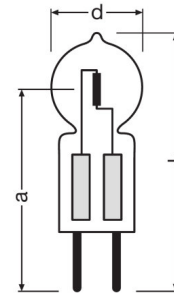

HALOSTAR PRO 35 W 12 V GY6.35

Product code 4050300615905

	GY6.35
	44.0 mm
	12.0 mm
	–
W	35.00 W
lm	860 lm
	–
	–
	860 lm
	–
cd	–
K	2900 K
COLOUR	Warm White
R_a	100
t [h]	4000 h
	Yes
V	12 V
Hz	–

	100000 ¹⁾
	–
	0.00 s
	0.0 s
	–
Hg	0.0 mg
	B
	38 kWh/1000h