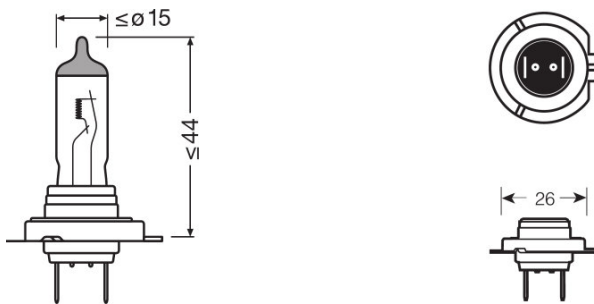

#### Dimensions & weight

Diameter	12.0 mm
Product weight	12.50 g
Length	59.0 mm