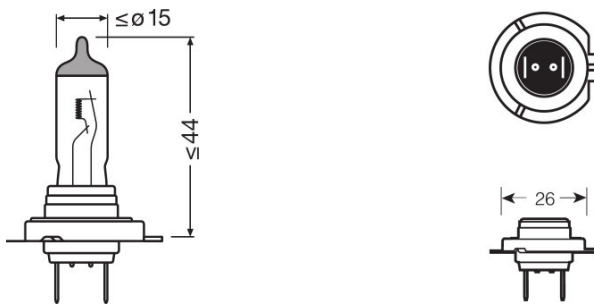

¹⁾ Maximum

Photometrical data

Luminous flux	1500 lm
Luminous flux tolerance	±10 %

Dimensions & weight

Diameter	12.0 mm
Product weight	12.50 g
Length	59.0 mm

Lifespan

Lifespan B3	330 h
Lifespan Tc	550 h

Additional product data