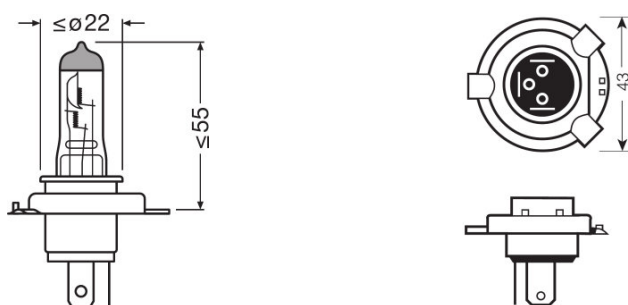

### Dimensions & weight

Diameter	17.0 mm
Product weight	25.90 g
Length	82.0 mm