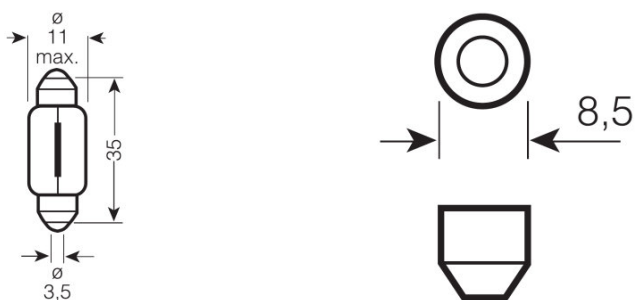

Product datasheet

Technical data

Product information

Order reference	6418
Application (Category and Product specific)	Auxiliary lamp

Electrical data

Power input	5 W
Nominal voltage	12.0 V
Nominal wattage	5.00 W
Test voltage	13.5 V
Power input tolerance	±10 %

Photometrical data

Luminous flux	45 lm
Luminous flux tolerance	±20 %

Dimensions & weight

Diameter	11.0 mm
Product weight	2.90 g
Length	36.0 mm

Lifespan

Lifespan B3	1000 h
Lifespan Tc	2000 h

Additional product data

Logistical Data

Product code	Product description	Packaging unit (Pieces/Unit)	Dimensions (length x width x height)	Volume	Gross weight
4050300838397	ORIGINAL FESTOON C5W	Unpacked 1	59 mm x 15 mm x 19 mm	0.02 dm ³	3.20 g
4050300525105	ORIGINAL FESTOON C5W	Folding carton box 10	54 mm x 40 mm x 138 mm	0.30 dm ³	40.20 g
4008321094223	ORIGINAL FESTOON C5W	Shipping carton box 50	205 mm x 144 mm x 64 mm	1.89 dm ³	264.50 g
4050300925622	ORIGINAL FESTOON C5W	Blister 2	95 mm x 70 mm x 18 mm	0.12 dm ³	10.77 g
4008321140449	ORIGINAL FESTOON C5W	Shipping carton box 20	93 mm x 105 mm x 123 mm	1.20 dm ³	141.25 g