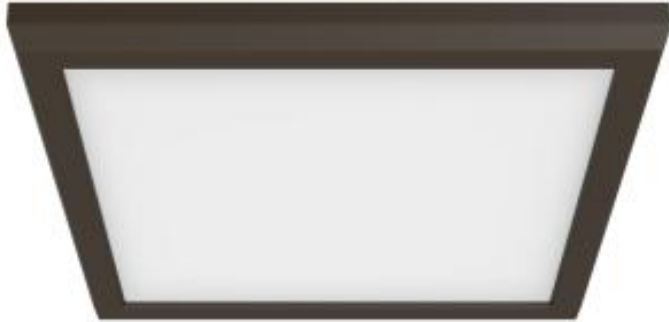

Project Name

Location

Prepared By

NUVO 62-1726

13W LED 9" SQ BRONZE

Notes

[www] 05-15-2023 01:50:04

General

Status	Active
Fixture Type	Flush Mount
Finish	Bronze
Wattage	13W
Lumen Output	1032L-1150L
CCT (Kelvin)	2700K/3000K/3500K/4000K/5000K
Indoor or Outdoor Fixture	Indoor

Specifications

Technology	LED
Color Temperature	Warm to Cool White
CRI	90
Voltage	120V
Beam Angle	100
Rated Hours	50000
Operating Temperature	-20C (-4F) to +40C (+104F)
Dimmable	Yes-Dimmable
Dimming Note	120V only
Lens Material	Poly methyl methacrylate (PMMA)
Surge Protection	Built-in surge protection - 2.5KV
Weight (lb.)	1.46
Material	Die Cast Aluminum