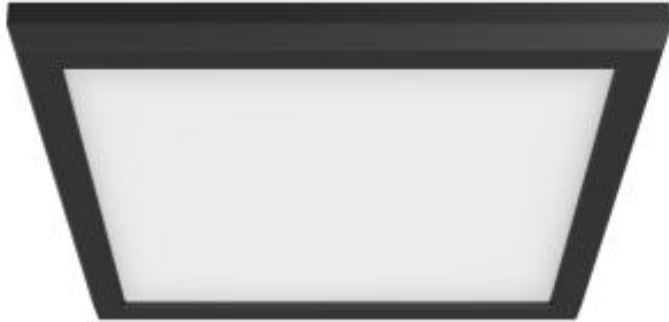

Project Name

Location

Prepared By

NUVO 62-1725

13W LED 9" SQ BLACK

Notes

[www] 05-15-2023 01:50:04

General

Status	Active
Fixture Type	Flush Mount
Finish	Black
Wattage	13W
Lumen Output	1032L-1150L
CCT (Kelvin)	2700K/3000K/3500K/4000K/5000K
Indoor or Outdoor Fixture	Indoor

Specifications

Technology	LED
Color Temperature	Warm to Cool White
CRI	90
Voltage	120V
Beam Angle	100
Rated Hours	50000
Operating Temperature	-20C (-4F) to +40C (+104F)
Dimmable	Yes-Dimmable
Dimming Note	120V only
Lens Material	Poly methyl methacrylate (PMMA)
Surge Protection	Built-in surge protection - 2.5KV
Weight (lb.)	1.46
Material	Die Cast Aluminum