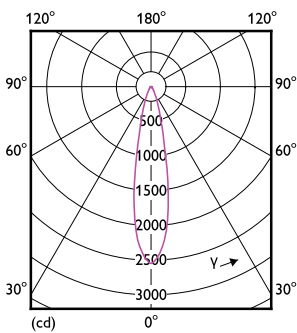

Photometric data

LEDspots DIM IC 7W MR16 GU5,3 827 25D-LDD

LEDspots DIM IC 7W MR16 GU5,3 830 25D-ADL