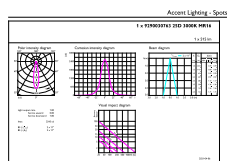

LEDspots DIM IC 7W MR16 GU5,3 830 25D-ADL