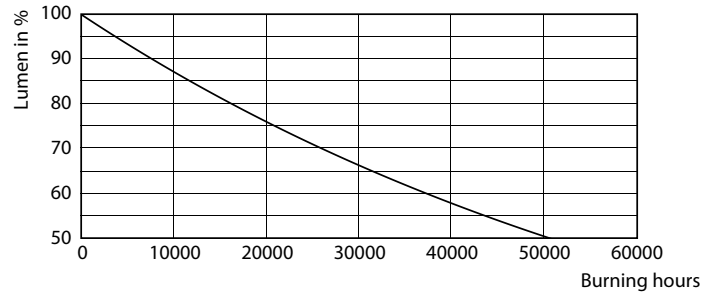

LED MR16

Lifetime

LEDspots LED 25K

LEDspots LMP 25K