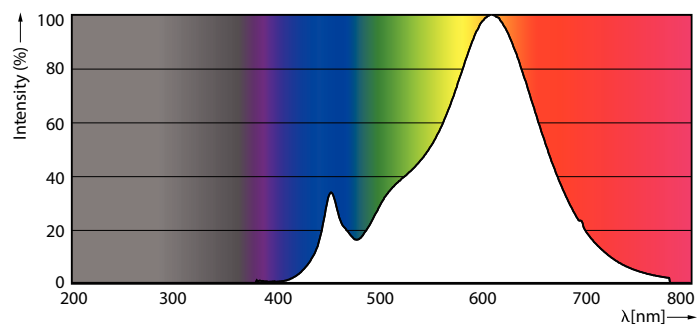

Photometric data

LEDspots DIM IC 7W MR16 GU5,3 830 25D-POC

LEDspots DIM IC 7W MR16 GU5,3 830 25D-ADL