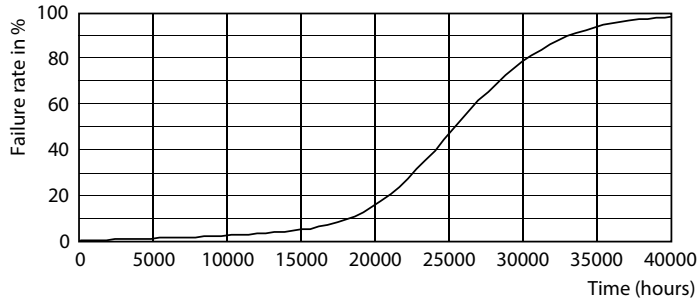

LED MR16

Lifetime

LEDspots LED 25K

LEDspots LMP 25K