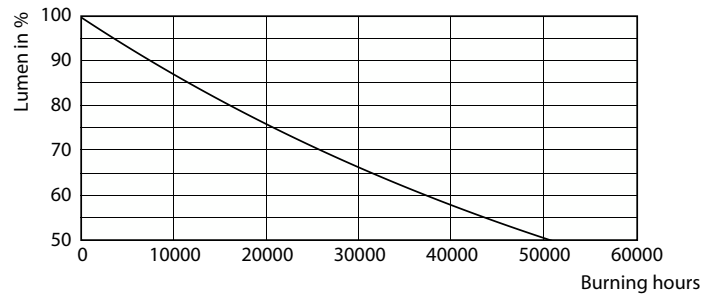

TrueForce High Lumen PAR

Lifetime

Life Expectancy Diagram - 25.5PAR30L/PER/830/F25/ND/120-277V 6/1FB

Lumen Maintenance Diagram - 25.5PAR30L/PER/830/F25/ND/120-277V 6/1FB