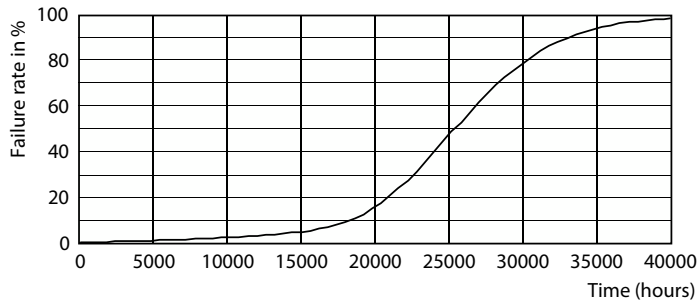

TrueForce High Lumen PAR

Lifetime

Life Expectancy Diagram - 25.5PAR30L/PER/830/F25/ND/120-277V 6/1FB

Lumen Maintenance Diagram - 25.5PAR30L/PER/830/F25/ND/120-277V 6/1FB