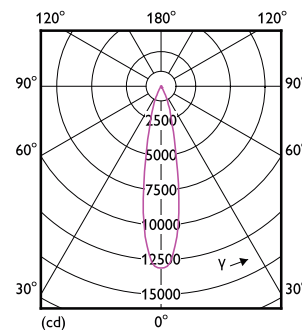

Material Nr. (12NC)	929001917104
Full product name	25.5PAR30L/PER/830/F25/ND/120-277V 6/1FB
EAN/UPC - Case	50046677534658
EAN/UPC - Product/Case	046677534653

Dimensional drawing

Product	D	C
25.5PAR30L/PER/830/F25/ND/120-277V 6/1FB	96 mm	119 mm

Photometric data

Spectral Power Distribution Colour - 25.5PAR30L/PER/830/F25/ND/120-277V 6/1FB

Accent Lighting Spots - 25.5PAR30L/PER/830/F25/ND/120-277V 6/1FB

Light Distribution Diagram - 25.5PAR30L/PER/830/F25/ND/120-277V 6/1FB