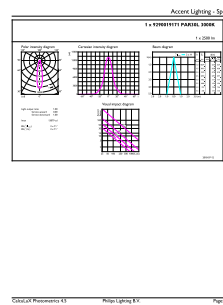

TrueForce High Lumen PAR

25.5PAR30L/PER/830/F25/ND/120-277V 6/1FB

Philips LED TrueForce PAR high lumen lamps are the perfect transition from CDM lamps to LED.

Product data

General Information		Power Consumption	
Cap-Base	E26 [Single Contact Medium Screw]	Power Consumption	25.5 W
Nominal lifetime	25,000 hour(s)	Wattage Equivalent	75 W
Switching Cycle	50,000	Starting Time (Nom)	0.5 s
Lighting Technology	LED	Warm-up time to 60% light	0.5 s
EU RoHS compliant	Yes	Power Factor (Fraction)	0.8
		Voltage (Nom)	120-277 V
Light Technical		Temperature	
Color Code	830 [CCT of 3000K]	T-Case Maximum (Nom)	95 °C
Beam Angle (Nom)	25 degree(s)		
Luminous Flux	2,500 lumen	Controls and Dimming	
Luminous Intensity (Nom)	11,500 cd	Dimmable	No
Color Designation	White (WH)		
Correlated Color Temperature (Nom)	3000 K	Mechanical and Housing	
Luminous Efficacy (rated) (Nom)	98.00 lm/W	Bulb Finish	Clear
Color Consistency	<4	Bulb Material	Aluminum
Color rendering index (CRI)	80	Bulb Shape	PAR30L [PAR 3.75 inch/95mm Long]
LLMF At End Of Nominal Lifetime (Nom)	70 %		
Operating and Electrical		Approval and Application	
Line Frequency	50 to 60 Hz	Suitable For Accent Lighting	Yes
Input Frequency	50 to 60 Hz	Energy Consumption kWh/1000 h	- kWh

TrueForce High Lumen PAR

Energy Certifications	Energy Star
Product Data	
Order product name	25.5PAR30L/PER/830/F25/ND/120-277V 6/1FB
Order code	534651
Numerator - Quantity Per Pack	1
Numerator - Packs per outer box	6

Material Nr. (12NC)	929001917104
Full product name	25.5PAR30L/PER/830/F25/ND/120-277V 6/1FB
EAN/UPC - Case	50046677534658
EAN/UPC - Product/Case	046677534653

Dimensional drawing

Product	D	C
25.5PAR30L/PER/830/F25/ND/120-277V 6/1FB	96 mm	119 mm

Photometric data

Spectral Power Distribution Colour - 25.5PAR30L/PER/830/F25/ND/120-277V 6/1FB

Accent Lighting Spots - 25.5PAR30L/PER/830/F25/ND/120-277V 6/1FB

Light Distribution Diagram - 25.5PAR30L/PER/830/F25/ND/120-277V 6/1FB