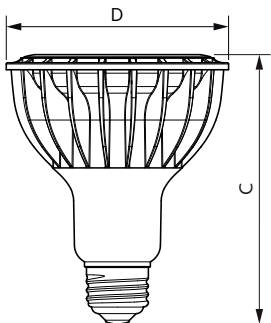

TrueForce High Lumen PAR

25.5PAR30L/PER/830/F25/ND/120-277V 6/1FB

Philips LED TrueForce PAR high lumen lamps are the perfect transition from CDM lamps to LED.

Product data

General Information		Power Consumption	
Cap-Base	E26 [Single Contact Medium Screw]	Power Consumption	25.5 W
Nominal lifetime	25,000 hour(s)	Wattage Equivalent	75 W
Switching Cycle	50,000	Starting Time (Nom)	0.5 s
Lighting Technology	LED	Warm-up time to 60% light	0.5 s
EU RoHS compliant	Yes	Power Factor (Fraction)	0.8
		Voltage (Nom)	120-277 V
Light Technical		Temperature	
Color Code	830 [CCT of 3000K]	T-Case Maximum (Nom)	95 °C
Beam Angle (Nom)	25 degree(s)		
Luminous Flux	2,500 lumen	Controls and Dimming	
Luminous Intensity (Nom)	11,500 cd	Dimmable	No
Color Designation	White (WH)		
Correlated Color Temperature (Nom)	3000 K	Mechanical and Housing	
Luminous Efficacy (rated) (Nom)	98.00 lm/W	Bulb Finish	Clear
Color Consistency	<4	Bulb Material	Aluminum
Color rendering index (CRI)	80	Bulb Shape	PAR30L [PAR 3.75 inch/95mm Long]
LLMF At End Of Nominal Lifetime (Nom)	70 %		
Operating and Electrical		Approval and Application	
Line Frequency	50 to 60 Hz	Suitable For Accent Lighting	Yes
Input Frequency	50 to 60 Hz	Energy Consumption kWh/1000 h	- kWh

TrueForce High Lumen PAR

Energy Certifications	Energy Star
Product Data	
Order product name	25.5PAR30L/PER/830/F25/ND/120-277V 6/1FB
Order code	534651
Numerator - Quantity Per Pack	1
Numerator - Packs per outer box	6

Material Nr. (12NC)	929001917104
Full product name	25.5PAR30L/PER/830/F25/ND/120-277V 6/1FB
EAN/UPC - Case	50046677534658
EAN/UPC - Product/Case	046677534653

Dimensional drawing

Product	D	C
25.5PAR30L/PER/830/F25/ND/120-277V 6/1FB	96 mm	119 mm