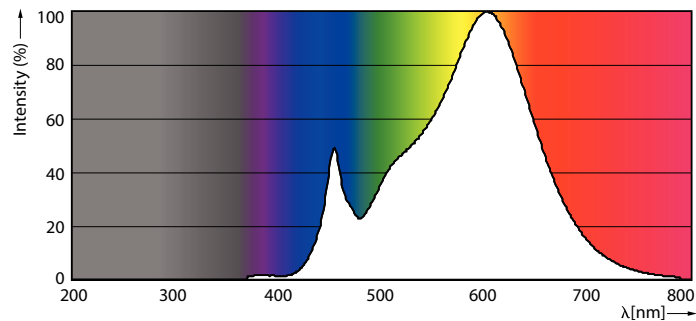

TrueForce High Lumen PAR

25.5PAR30L/PER/830/F25/ND/120-277V 6/1FB

Philips LED TrueForce PAR high lumen lamps are the perfect transition from CDM lamps to LED.

Product data

General Information		Power Consumption	
Cap-Base	E26 [Single Contact Medium Screw]	Power Consumption	25.5 W
Nominal lifetime	25,000 hour(s)	Wattage Equivalent	75 W
Switching Cycle	50,000	Starting Time (Nom)	0.5 s
Lighting Technology	LED	Warm-up time to 60% light	0.5 s
EU RoHS compliant	Yes	Power Factor (Fraction)	0.8
		Voltage (Nom)	120-277 V
Light Technical		Temperature	
Color Code	830 [CCT of 3000K]	T-Case Maximum (Nom)	95 °C
Beam Angle (Nom)	25 degree(s)		
Luminous Flux	2,500 lumen	Controls and Dimming	
Luminous Intensity (Nom)	11,500 cd	Dimmable	No
Color Designation	White (WH)		
Correlated Color Temperature (Nom)	3000 K	Mechanical and Housing	
Luminous Efficacy (rated) (Nom)	98.00 lm/W	Bulb Finish	Clear
Color Consistency	<4	Bulb Material	Aluminum
Color rendering index (CRI)	80	Bulb Shape	PAR30L [PAR 3.75 inch/95mm Long]
LLMF At End Of Nominal Lifetime (Nom)	70 %		
Operating and Electrical		Approval and Application	
Line Frequency	50 to 60 Hz	Suitable For Accent Lighting	Yes
Input Frequency	50 to 60 Hz	Energy Consumption kWh/1000 h	- kWh

TrueForce High Lumen PAR

Energy Certifications	Energy Star
Product Data	
Order product name	25.5PAR30L/PER/830/F25/ND/120-277V 6/1FB
Order code	534651
Numerator - Quantity Per Pack	1
Numerator - Packs per outer box	6

Photometric data

Spectral Power Distribution Colour - 25.5PAR30L/PER/830/F25/ND/120-277V 6/1FB

Accent Lighting Spots - 25.5PAR30L/PER/830/F25/ND/120-277V 6/1FB

Light Distribution Diagram - 25.5PAR30L/PER/830/F25/ND/120-277V 6/1FB