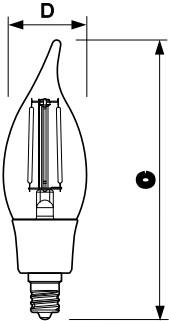

Product data

General Information	
Cap-Base	E12 [Candelabra Screw]
Nominal Lifetime (Nom)	15000 h
Switching Cycle	20000X
Technical Type	4.5-40W
Light Technical	
Color Code	820 [CCT of 2000K]
Luminous Flux (Nom)	350 lm
Luminous Flux (Rated) (Nom)	350 lm
Color Designation	Flame
Correlated Color Temperature (Nom)	2000 K
Luminous Efficacy (rated) (Nom)	77.00 lm/W
Color Consistency	<6
Color Rendering Index (Nom)	80
LLMF At End Of Nominal Lifetime (Nom)	70 %
Operating and Electrical	
Input Frequency	50 to 60 Hz

Power (Rated) (Nom)	4.5 W
Lamp Current (Nom)	50 mA
Wattage Equivalent	40 W
Starting Time (Nom)	0.5 s
Warm Up Time To 60% Light (Nom)	0.5 s
Power Factor (Nom)	0.7
Voltage (Nom)	120 V
Temperature	
T-Case Maximum (Nom)	100 °C
Controls and Dimming	
Dimmable	Yes
Mechanical and Housing	
Bulb Finish	Clear
Approval and Application	
Energy Saving Product	Yes

Dimensional drawing

4.5BA11/LEDFilament/820/CL-A/DIM 120V

Product	D	C
4.5BA11/LEDFilament/820/CL-A/DIM 120V	35 mm	115 mm

Photometric data

Classic filament LED Lamps