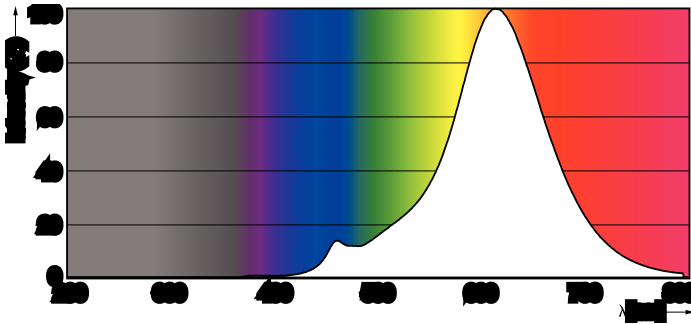

Photometric data