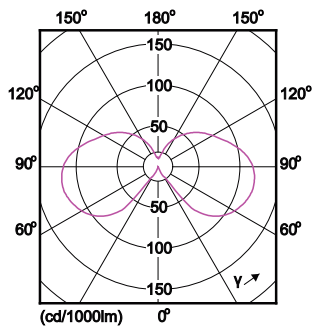

Product data

General Information	
Cap-Base	E12 [Candelabra Screw]
Nominal Lifetime (Nom)	15000 h
Switching Cycle	20000X
Technical Type	4.5-40W
Light Technical	
Color Code	820 [CCT of 2000K]
Luminous Flux (Nom)	350 lm
Luminous Flux (Rated) (Nom)	350 lm
Color Designation	Flame
Correlated Color Temperature (Nom)	2000 K
Luminous Efficacy (rated) (Nom)	77.00 lm/W
Color Consistency	<6
Color Rendering Index (Nom)	80
LLMF At End Of Nominal Lifetime (Nom)	70 %
Operating and Electrical	
Input Frequency	50 to 60 Hz

Dimensional drawing

4.5BA11/LEDFilament/820/CL-A/DIM 120V

Product	D	C
4.5BA11/LEDFilament/820/CL-A/DIM 120V	35 mm	115 mm

Photometric data

Classic filament LED Lamps